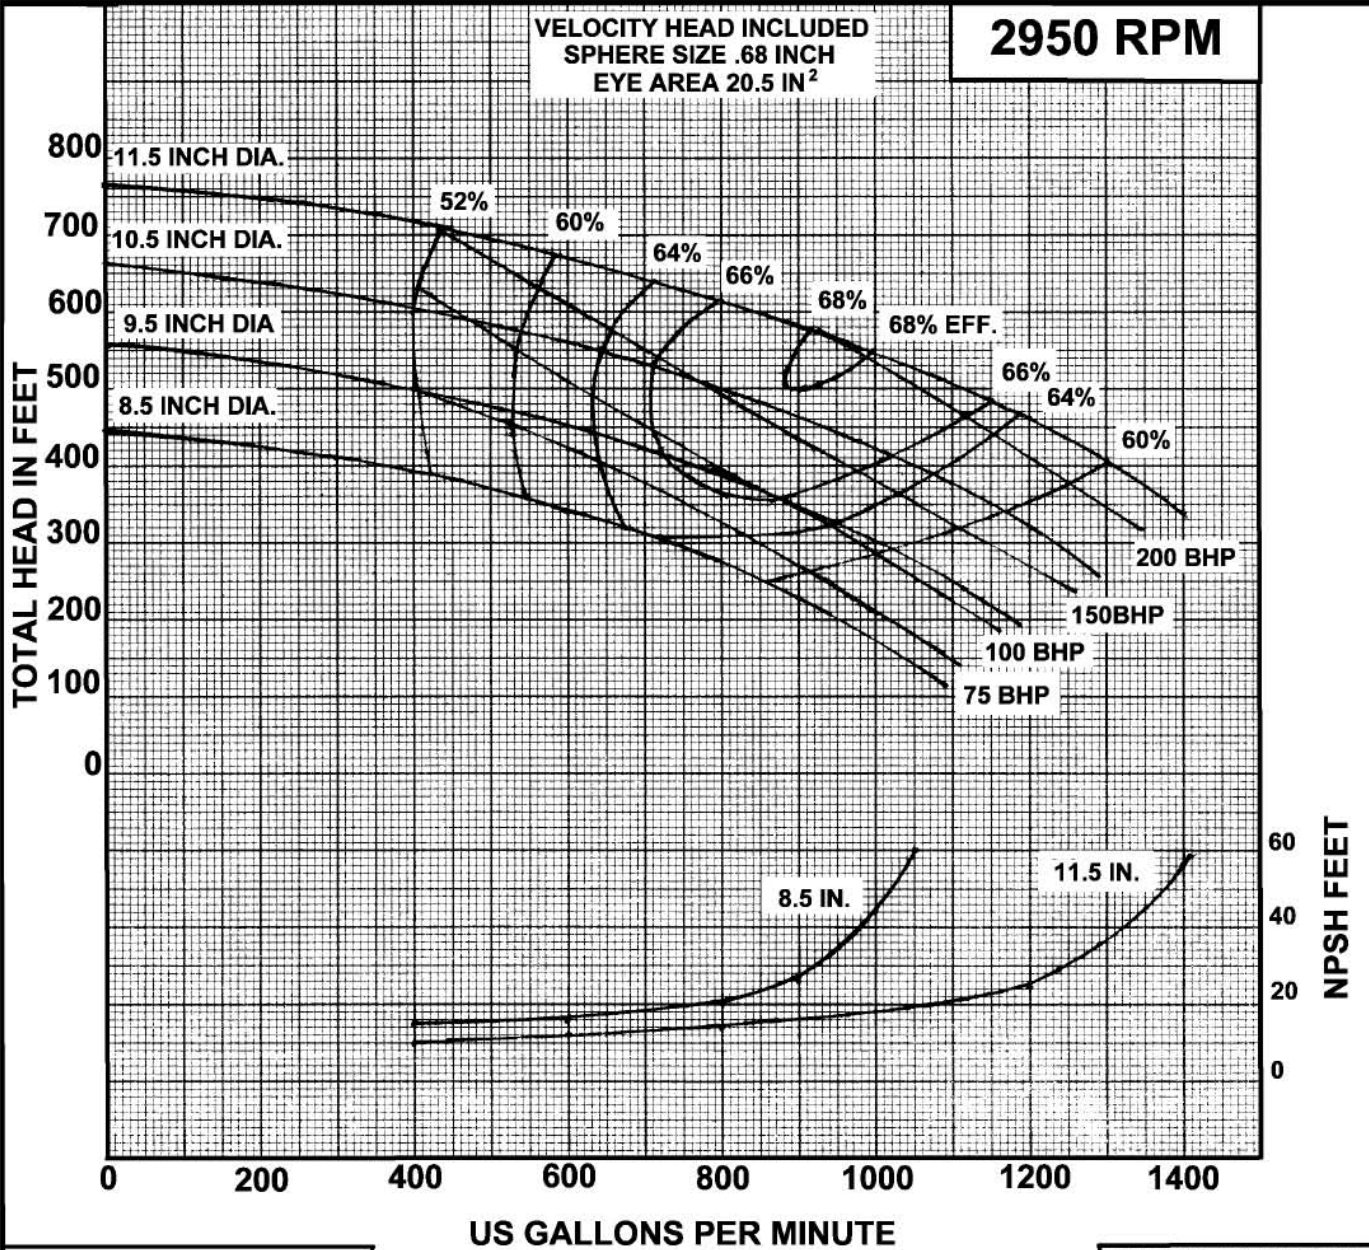

Peerless Pump Company  
Indianapolis, IN 46207-7026

HORIZONTAL SPLIT CASE PUMPS  
Type 4TU11 Size 4 x 6 x 11.50

SECTION 1440

Peerless Pump Company  
Indianapolis, IN 46207-7025

HORIZONTAL SPLIT CASE PUMPS  
Type 4TU11 Size 4 x 6 x 11.50

SECTION 1440

IMPELLER 2695719/20

CURVE 3119997