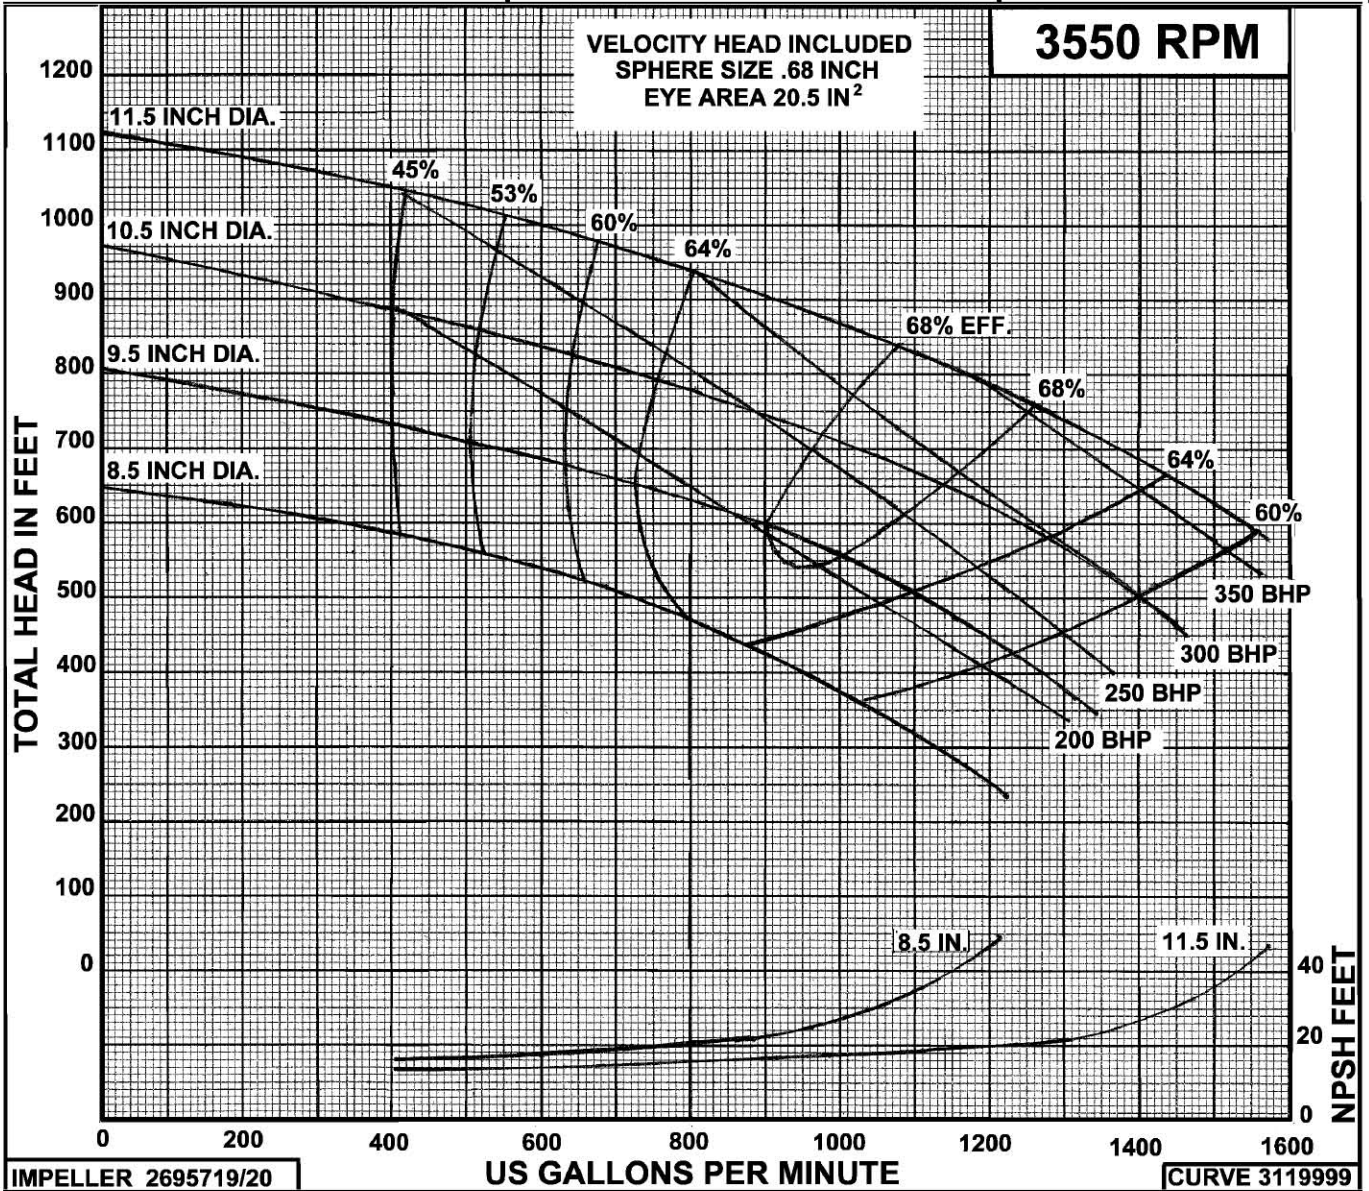

Peerless Pump Company  
Indianapolis, IN 46207-7026

HORIZONTAL SPLIT CASE PUMPS  
Type 4TU11 Size 4 x 6 x 11.50

SECTION 1440

Peerless Pump Company  
Indianapolis, IN 46207-7025

HORIZONTAL SPLIT CASE PUMPS  
Type 4TU11 Size 4 x 6 x 11.50

SECTION 1440

IMPELLER 2695719/20

CURVE 3119997