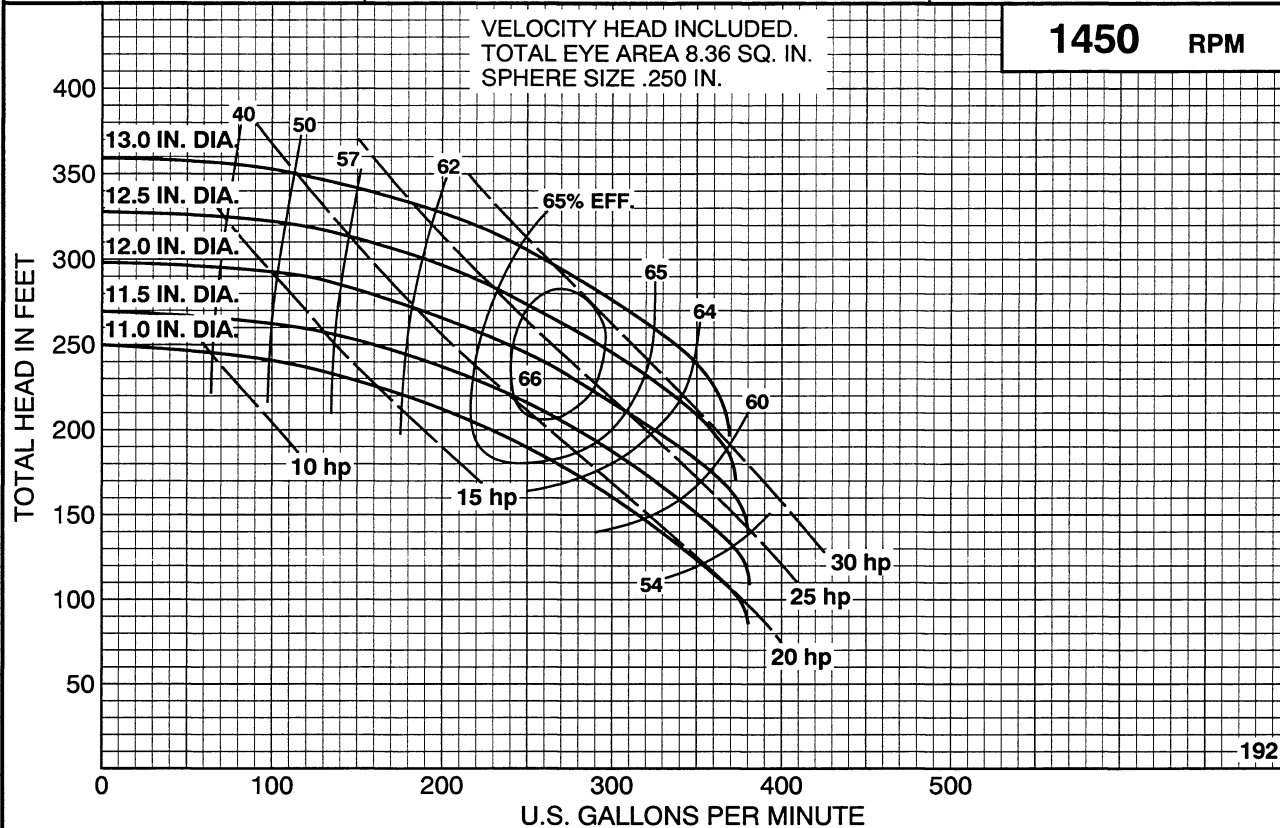

# SECTION 1440

**HORIZONTAL SPLIT CASE PUMPS**  
 Type 3TUT13 - 3 stg. Size 3 X 4 X 13.0

IMPELLER: 2680942/2677927 & 2664908/2657964

CURVE: 2880958

Peerless Pump Company  
Indianapolis, IN 46207-7026

**HORIZONTAL SPLIT CASE PUMPS**  
Type 3TUT13 - 3 stg. Size 3 X 4 X 13

**SECTION 1440**

IMPELLER: 2680940/41 & 36-3TUT-7/8

CURVE: C-10822

Peerless Pump Company  
Indianapolis, IN 46207-7026

**HORIZONTAL SPLIT CASE PUMPS**  
Type 3TUT13 - 3 stg. Size 3 X 4 X 13.0

**SECTION 1440**

IMPELLER: 2680942/2677927 & 2664908/2657964

CURVE: 2880957