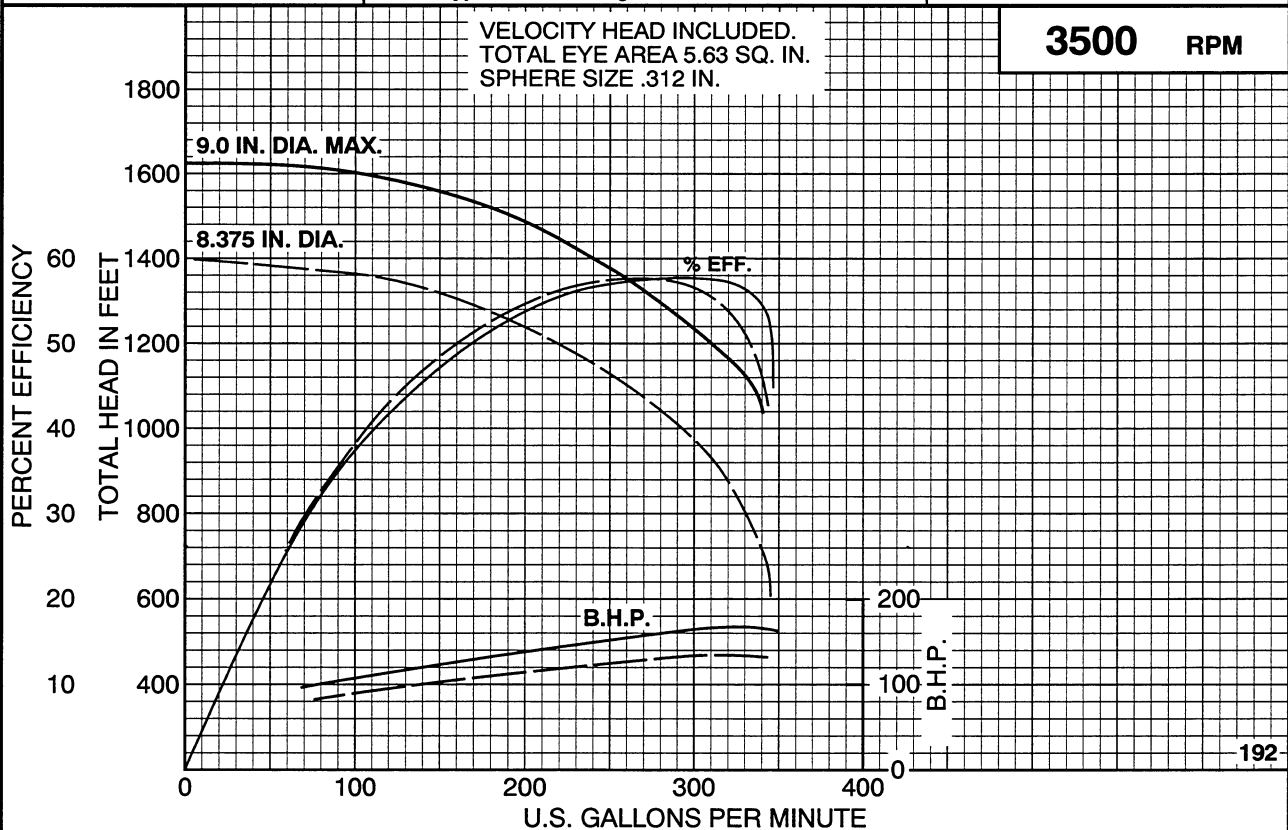

IMPELLER: 2677908/09 & 2662956/57

CURVE: 2882603

IMPELLER: 2680936/37 & 36-2TUT9 - 1/2

CURVE: C-19462

SECTION 1440

HORIZONTAL SPLIT CASE PUMPS
 Type 2TUT8 - 4 stg. Size 2 X 3 X 8.0

PEERLESS PUMP Peerless Pump Company
 Indianapolis, IN 46207-7025

IMPELLER: 2677908/09 & 2662956/57

CURVE: 2882602

SECTION 1440

HORIZONTAL SPLIT CASE PUMPS
 Type 2TUT9 - 5 stg. Size 2 X 3 X 8.375

PEERLESS PUMP Peerless Pump Company
 Indianapolis, IN 46207-7025

IMPELLER: 2680936/37 & 36-2TUT9 - 1/2

CURVE: C-19461