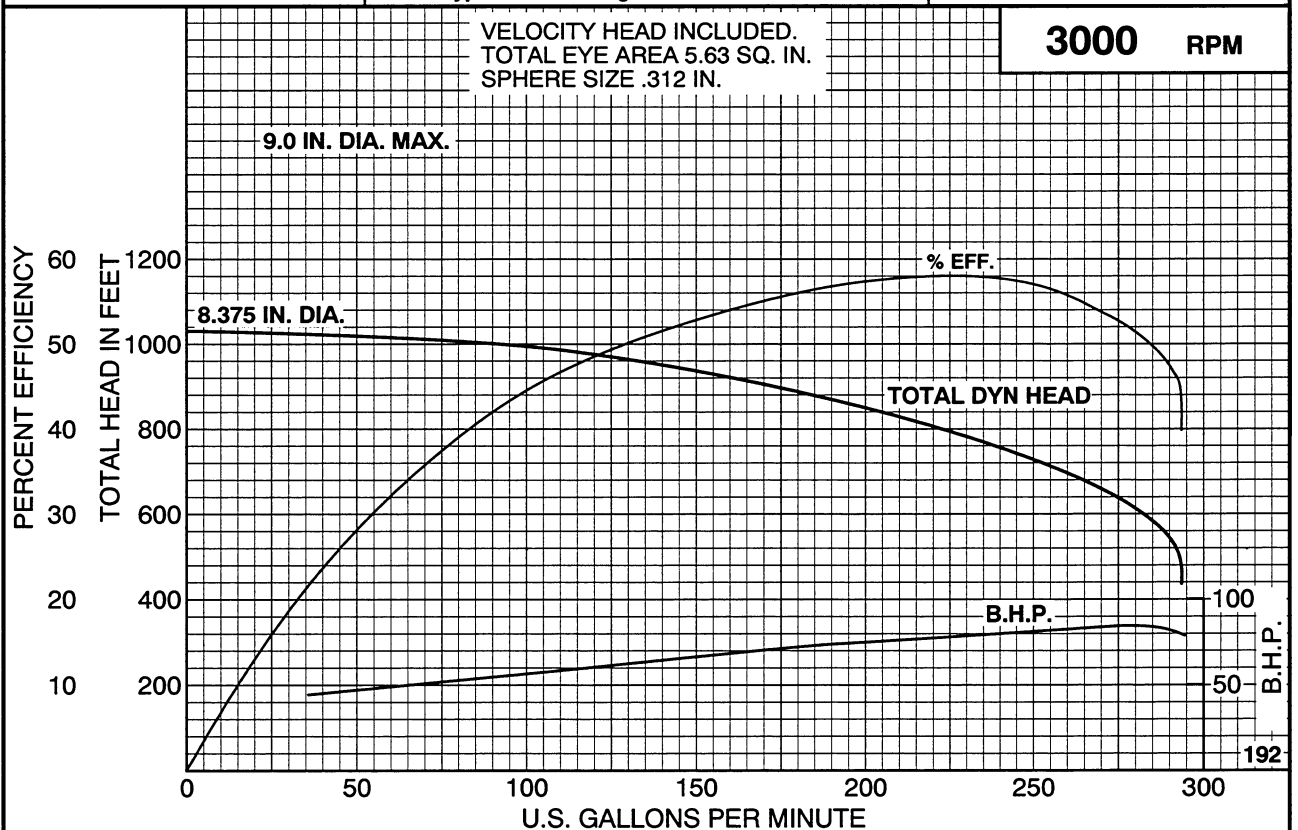

IMPELLER: 2677908/09 & 2662956/57

CURVE: 2882603

IMPELLER: 2680936/37 & 36-2TUT9 - 1/2

CURVE: C-19462

SECTION 1440

HORIZONTAL SPLIT CASE PUMPS
 Type 2TUT8 - 4 stg. Size 2 X 3 X 8.0

PEERLESS PUMP Peerless Pump Company
 Indianapolis, IN 46207-7025

IMPELLER: 2677908/09 & 2662956/57

CURVE: 2882602

SECTION 1440

HORIZONTAL SPLIT CASE PUMPS
 Type 2TUT9 - 5 stg. Size 2 X 3 X 8.375

PEERLESS PUMP Peerless Pump Company
 Indianapolis, IN 46207-7025

IMPELLER: 2680936/37 & 36-2TUT9 - 1/2

CURVE: C-19461