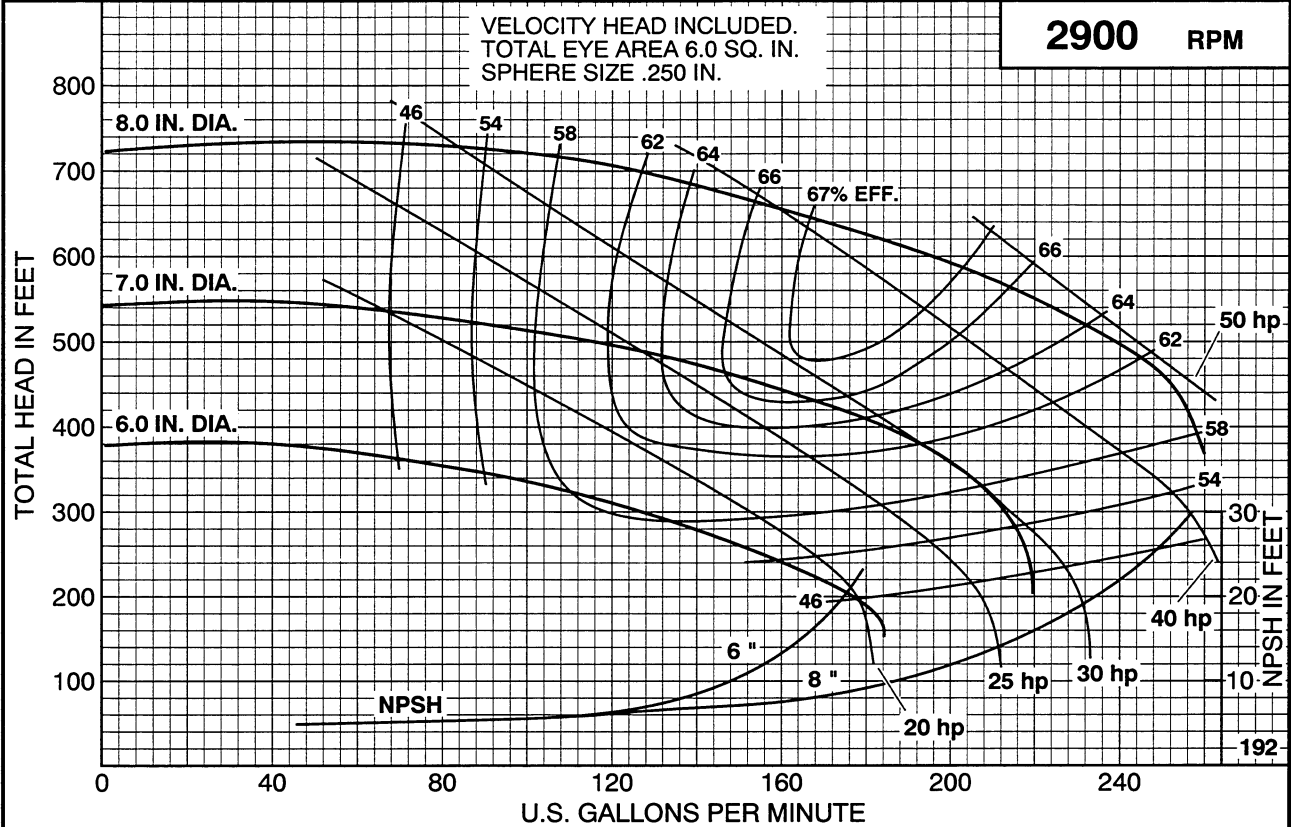

IMPELLER: 2677908/09 & 2662956/57

CURVE: 2882603

IMPELLER: 2680936/37 & 36-2TUT9 - 1/2

CURVE: C-19462

SECTION 1440

HORIZONTAL SPLIT CASE PUMPS
 Type 2TUT8 - 4 stg. Size 2 X 3 X 8.0

PEERLESS PUMP Peerless Pump Company
 Indianapolis, IN 46207-7025

IMPELLER: 2677908/09 & 2662956/57

CURVE: 2882602

SECTION 1440

HORIZONTAL SPLIT CASE PUMPS
 Type 2TUT9 - 5 stg. Size 2 X 3 X 8.375

PEERLESS PUMP Peerless Pump Company
 Indianapolis, IN 46207-7025

IMPELLER: 2680936/37 & 36-2TUT9 - 1/2

CURVE: C-19461