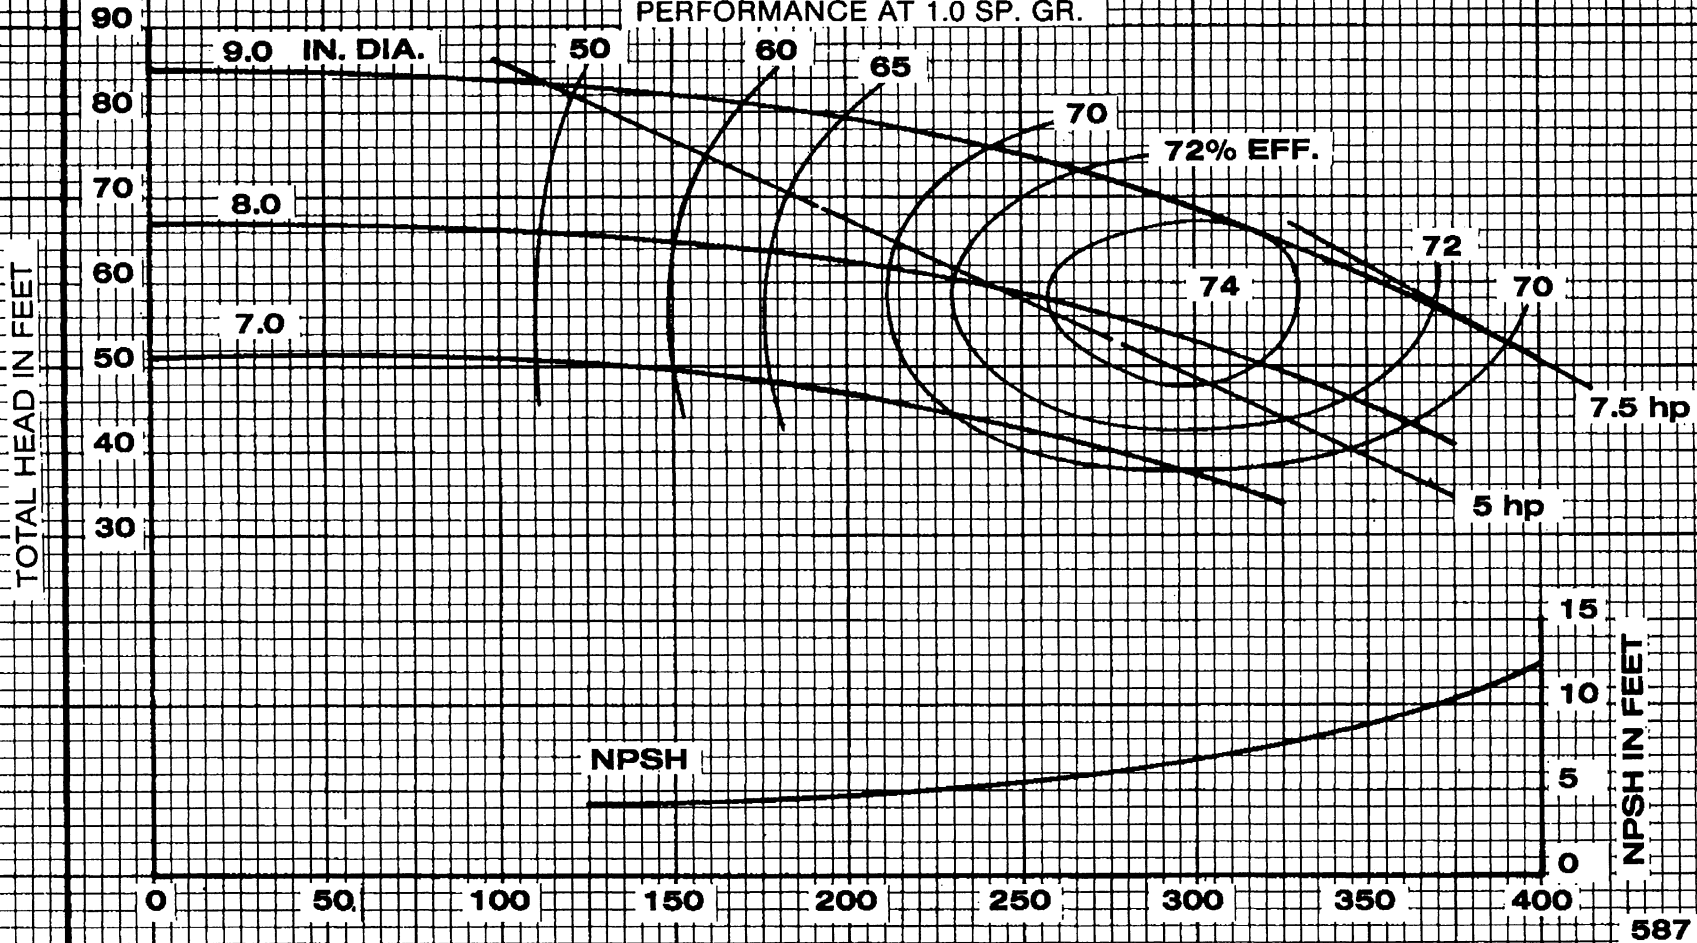

Peerless Pump Company
Indianapolis, IN 46207-7025

HORIZONTAL SPLIT CASE PUMPS
Type 3BT9 Size 3 x 4 x 9

SECTION 2040

1760 RPM

VELOCITY HEAD INCLUDED
TOTAL EYE AREA 12.2 SQ. IN.
SPHERE SIZE .56 IN.
PERFORMANCE AT 1.0 SP. GR.

IMPELLER **2693450**

U.S. GALLONS PER MINUTE

CURVE **3132065BT**