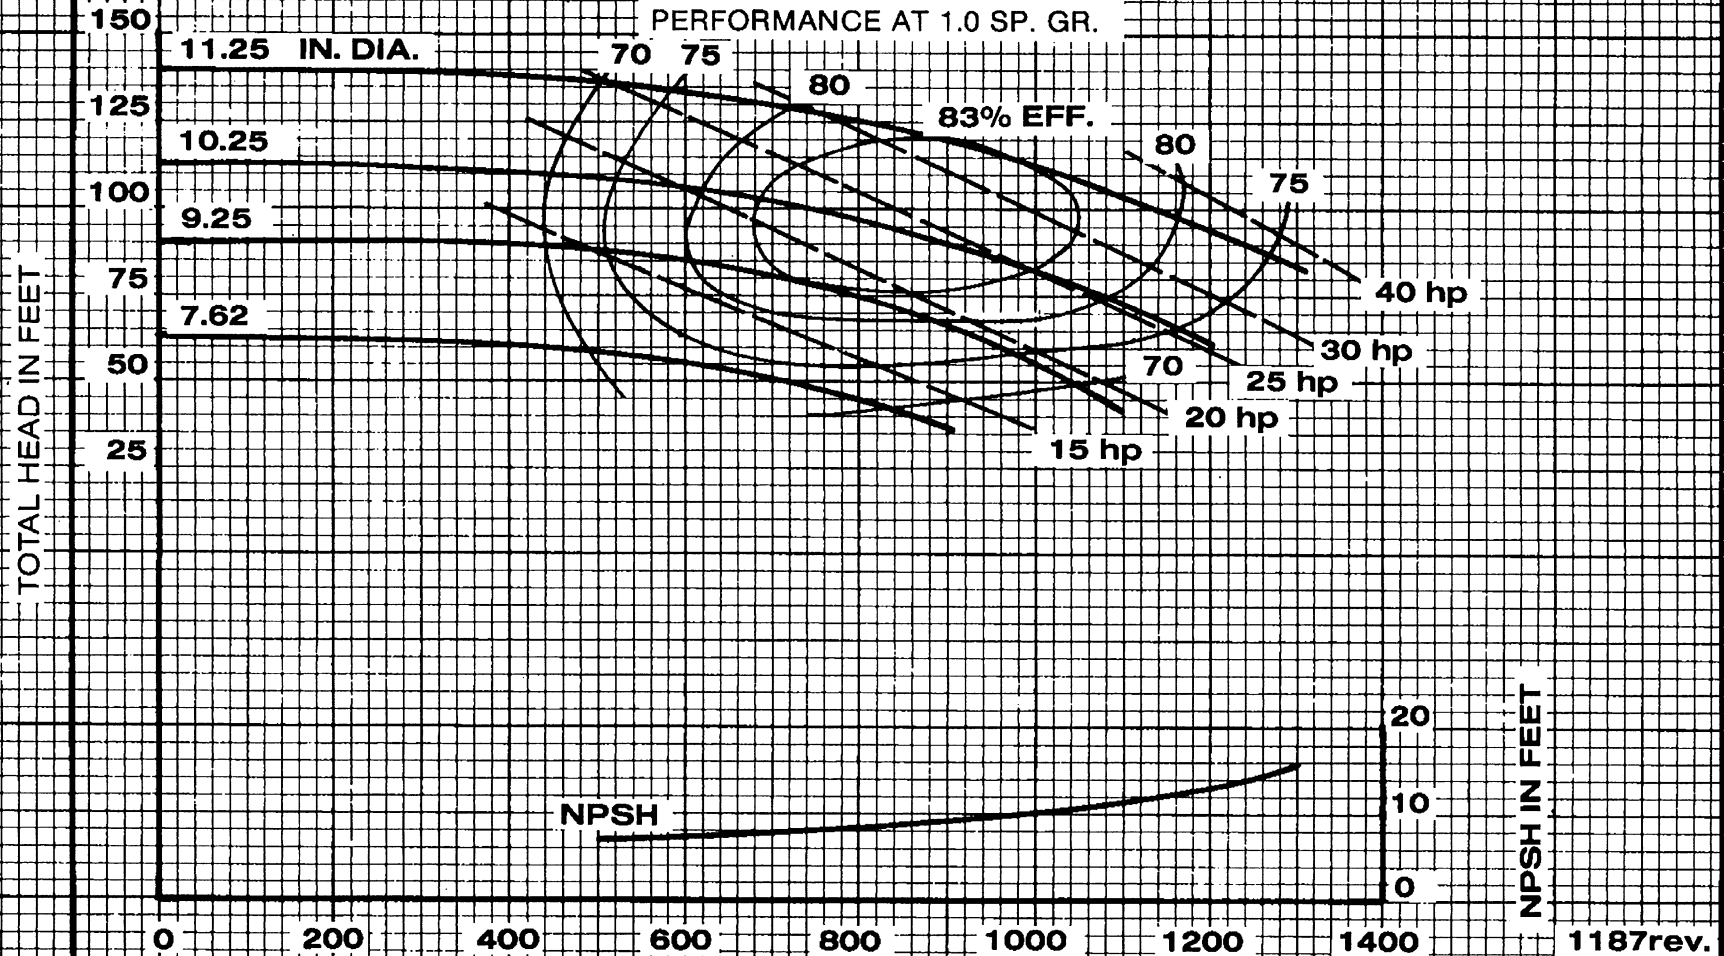

# HORIZONTAL SPLIT CASE PUMPS

Type 4BT11

Size 4 x 5 x 11.25

# SECTION 2040

**1750 RPM**

VELOCITY HEAD INCLUDED  
TOTAL EYE AREA 28.50 SQ. IN.  
SPHERE SIZE .72 IN.  
PERFORMANCE AT 1.0 SP. GR.

IMPELLER **2692930**

U.S. GALLONS PER MINUTE

CURVE **3132003BT**

1187rev.