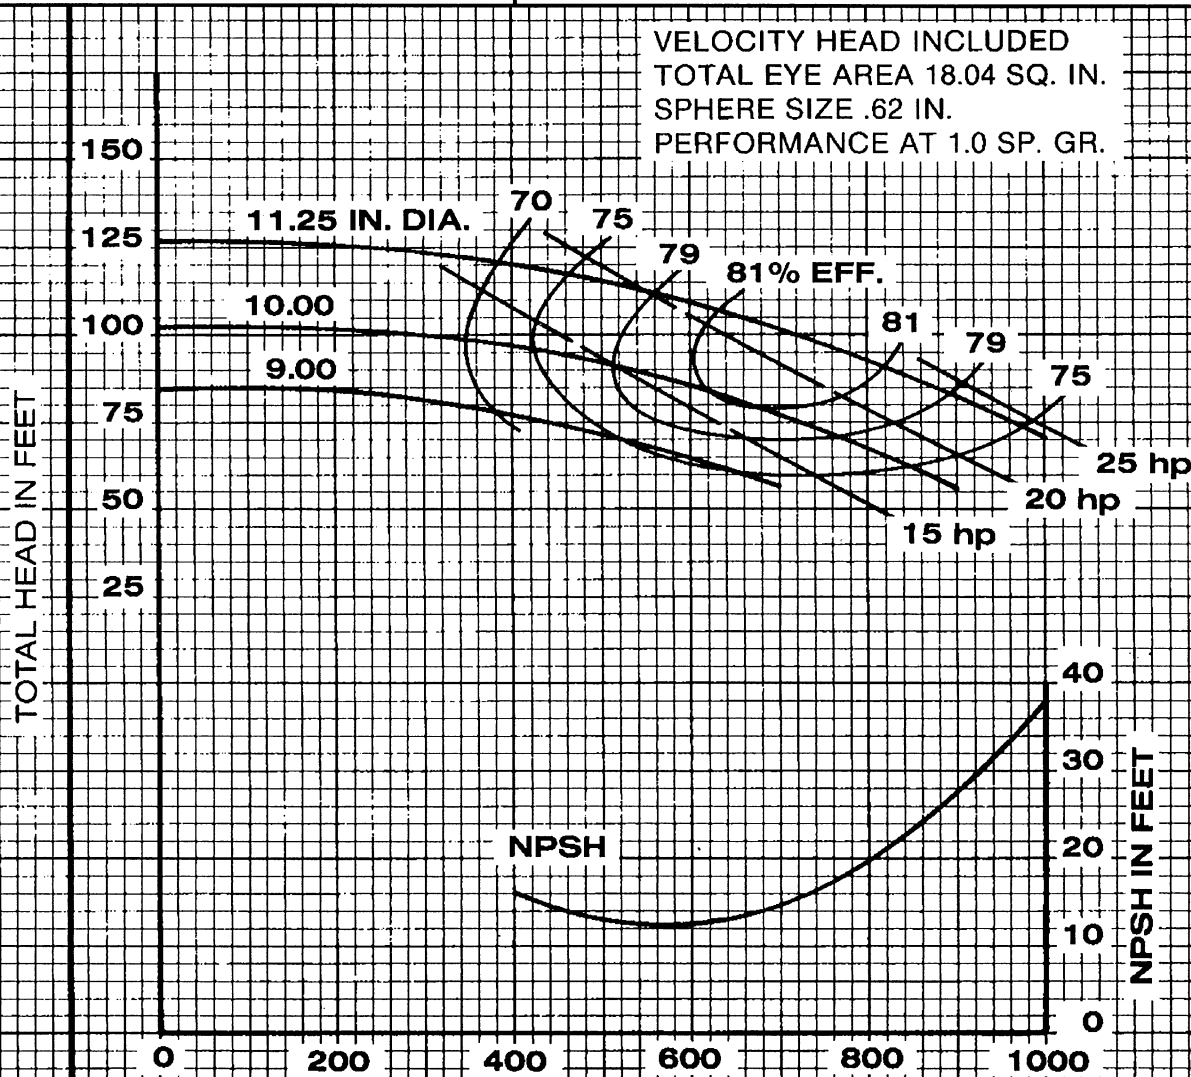

Peerless Pump Company
Indianapolis, IN 46207-7026

HORIZONTAL SPLIT CASE PUMPS

Type 4BT11G Size 4 x 5 x 11.25

SECTION 2040

1750 RPM

VELOCITY HEAD INCLUDED
TOTAL EYE AREA 18.04 SQ. IN.
SPHERE SIZE .62 IN.
PERFORMANCE AT 1.0 SP. GR.

786

IMPELLER **2693667**

U.S. GALLONS PER MINUTE

CURVE **3132013BT**