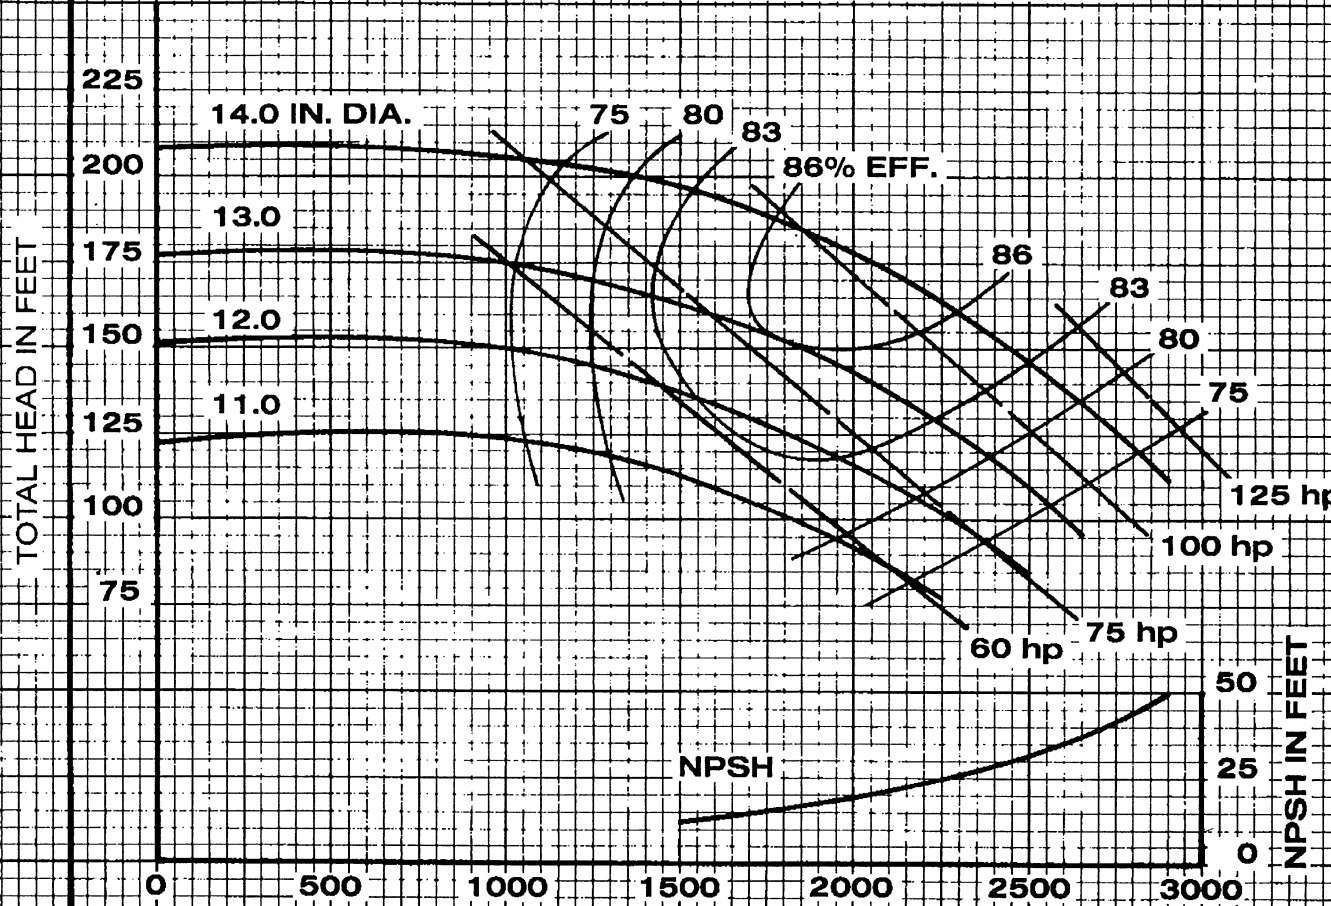

Peerless Pump Company
Indianapolis, IN 46207-7025

HORIZONTAL SPLIT CASE PUMPS

Type 6BT14G

Size 6 x 8 x 14

SECTION 2040

1760 RPM

VELOCITY HEAD INCLUDED
TOTAL EYE AREA 31.09 SQ. IN.
SPHERE SIZE .98 IN.
PERFORMANCE AT 1.0 SP. GR.

IMPELLER **2693078**

U.S. GALLONS PER MINUTE

CURVE **3132033BT**