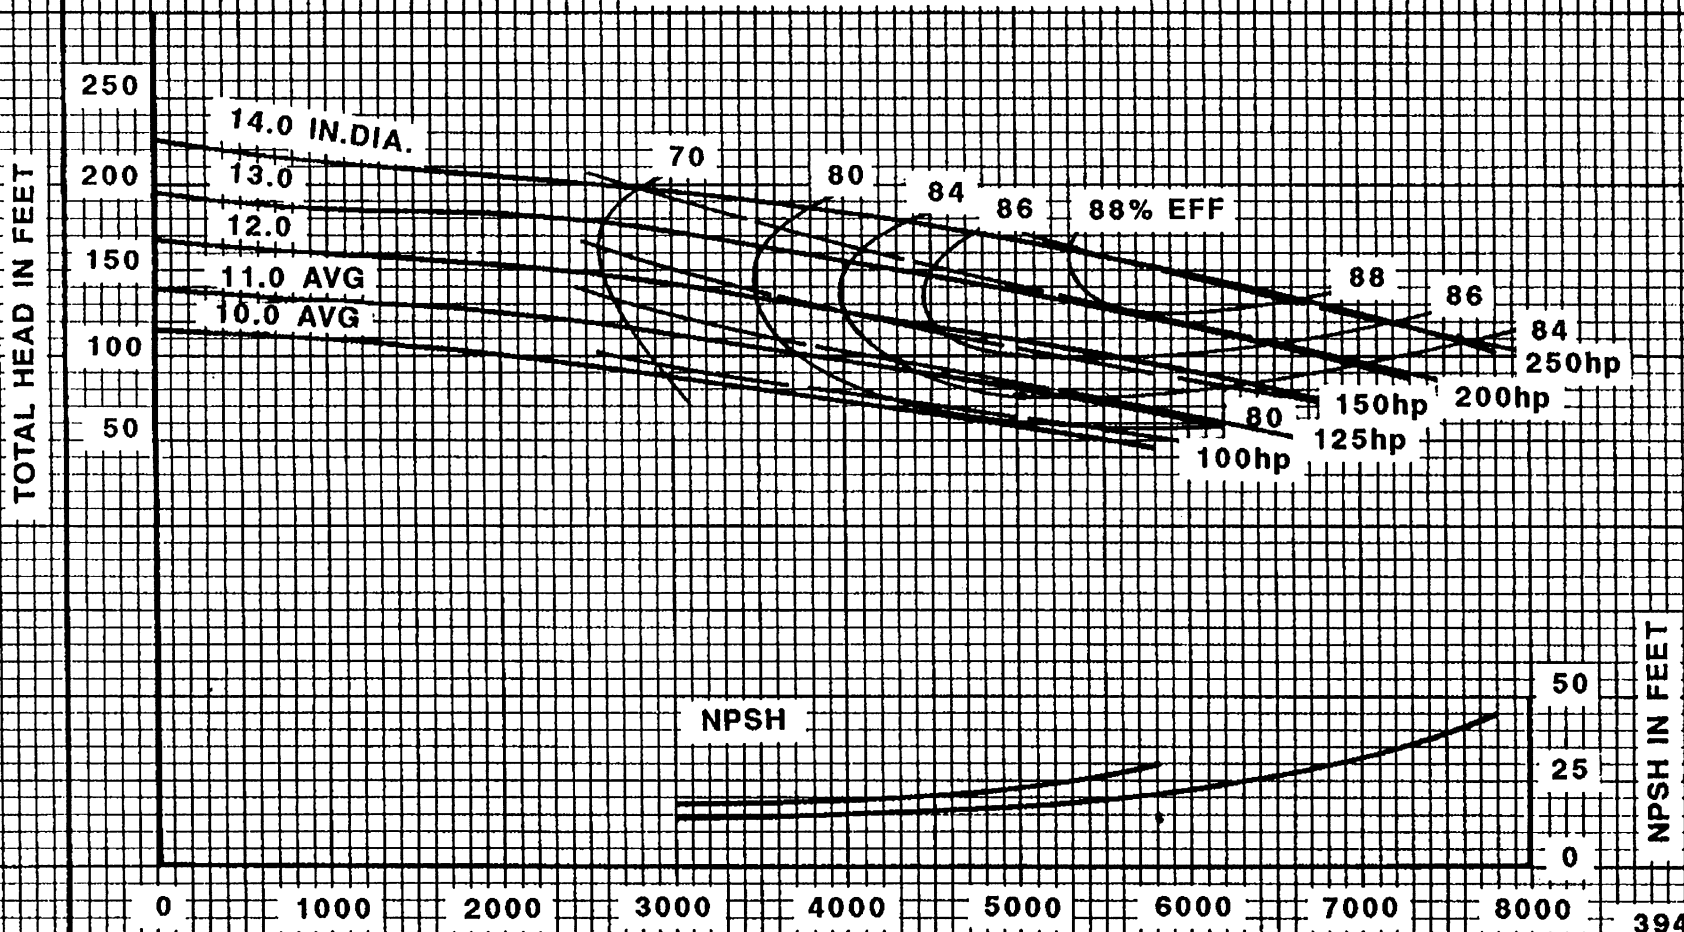

Peerless Pump Company
Indianapolis, IN 46207-7025

HORIZONTAL SPLIT CASE PUMPS
Type 10BT14A Size 10 x 12 x 14

SECTION 2040

VELOCITY HEAD INCLUDED
TOTAL EYE AREA 90.0 SQ.IN.
SPHERE SIZE .94 IN.
PERFORMANCE AT 1.0 SP.GR.

1770

RPM

IMPELLER 2693193

U.S. GALLONS PER MINUTE

CURVE 3132135BT