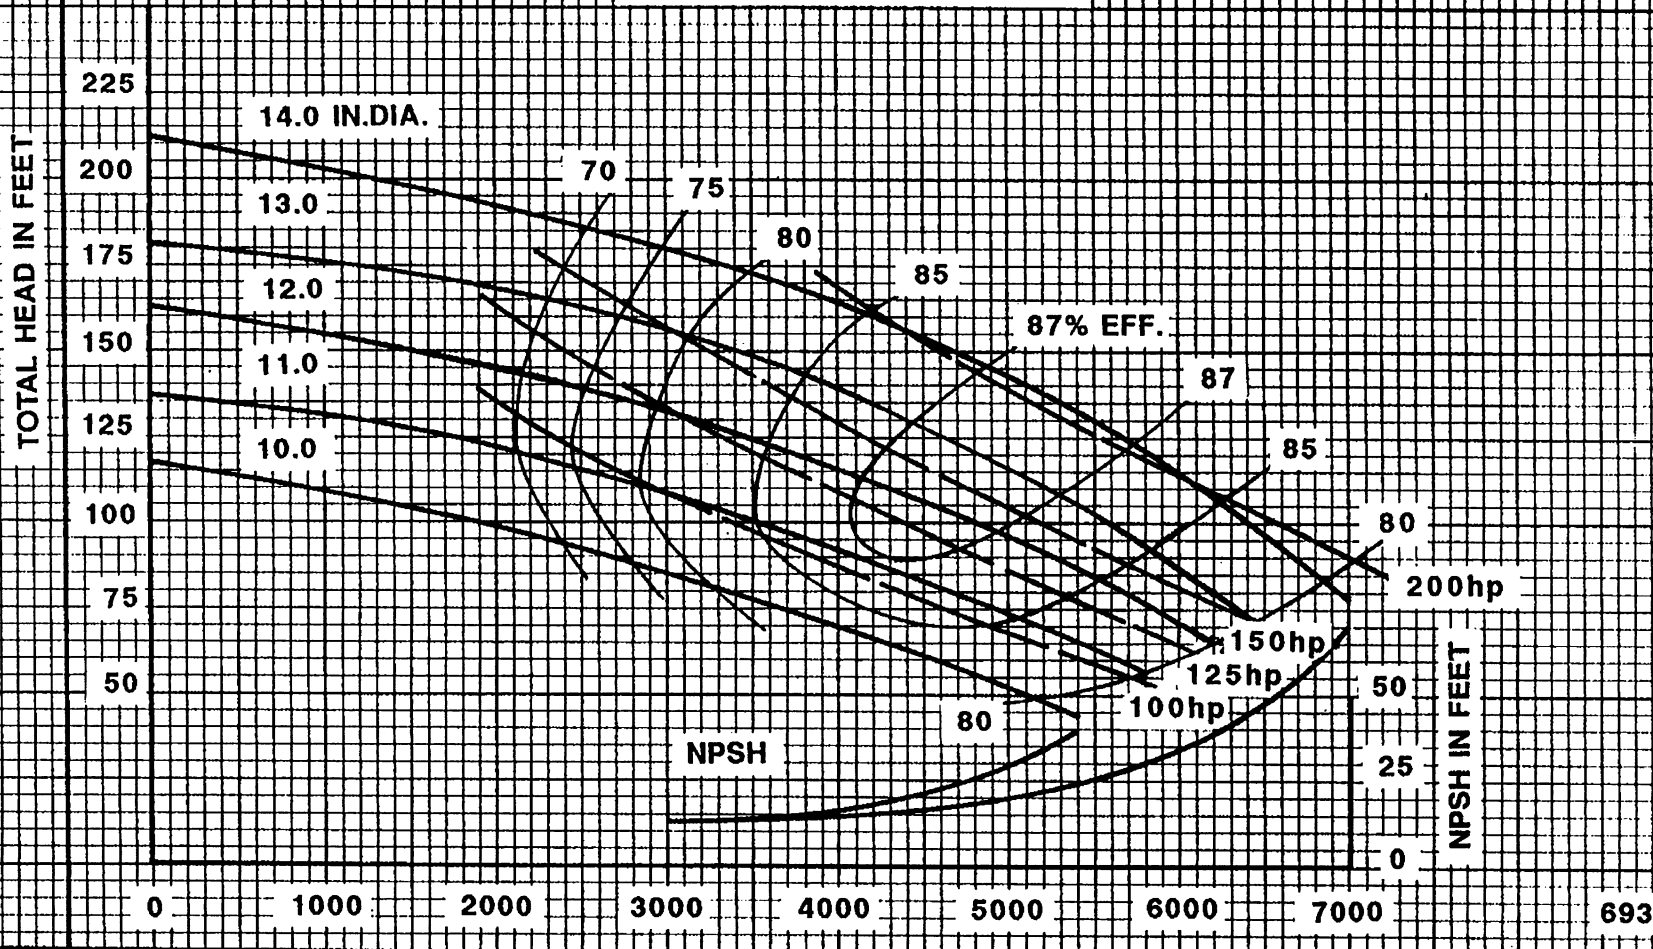

Peerless Pump Company
Indianapolis, IN 46207-7025

HORIZONTAL SPLIT CASE PUMPS
Type 10BT14J Size 10 x 12 x 14

SECTION 2040

VELOCITY HEAD INCLUDED
TOTAL EYE AREA 80.0 SQ.IN.
SPHERE SIZE .94 IN.
PERFORMANCE AT 1.0 SP.GR.

1770 RPM

IMPELLER 2693192

U.S. GALLONS PER MINUTE

CURVE 3132131BT