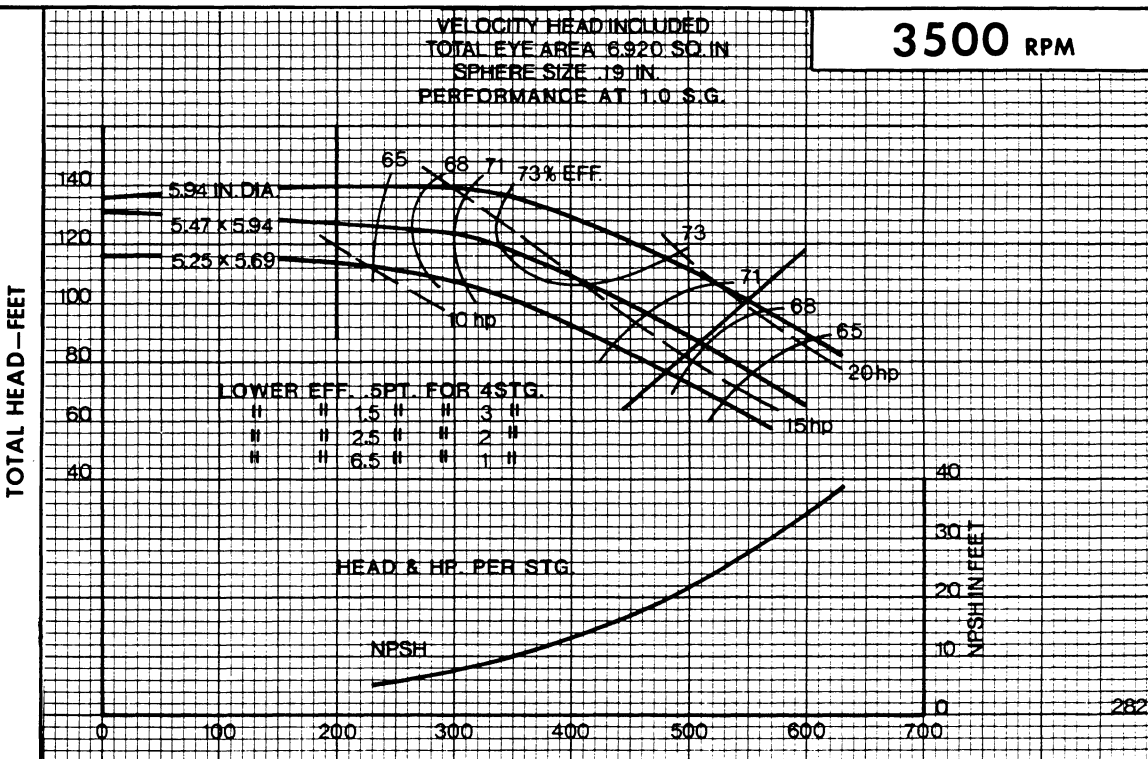

SECTION 2740

VERTICAL CAN TURBINE PUMPS Types VTM, VTP8LB

Peerless Pump Company
Indianapolis, IN 46207-7026

3500 RPM

IMPELLER

2616464

U.S. GALLONS PER MINUTE

CURVE

3125024

IMPELLER

2616465

U.S. GALLONS PER MINUTE

CURVE

3125025