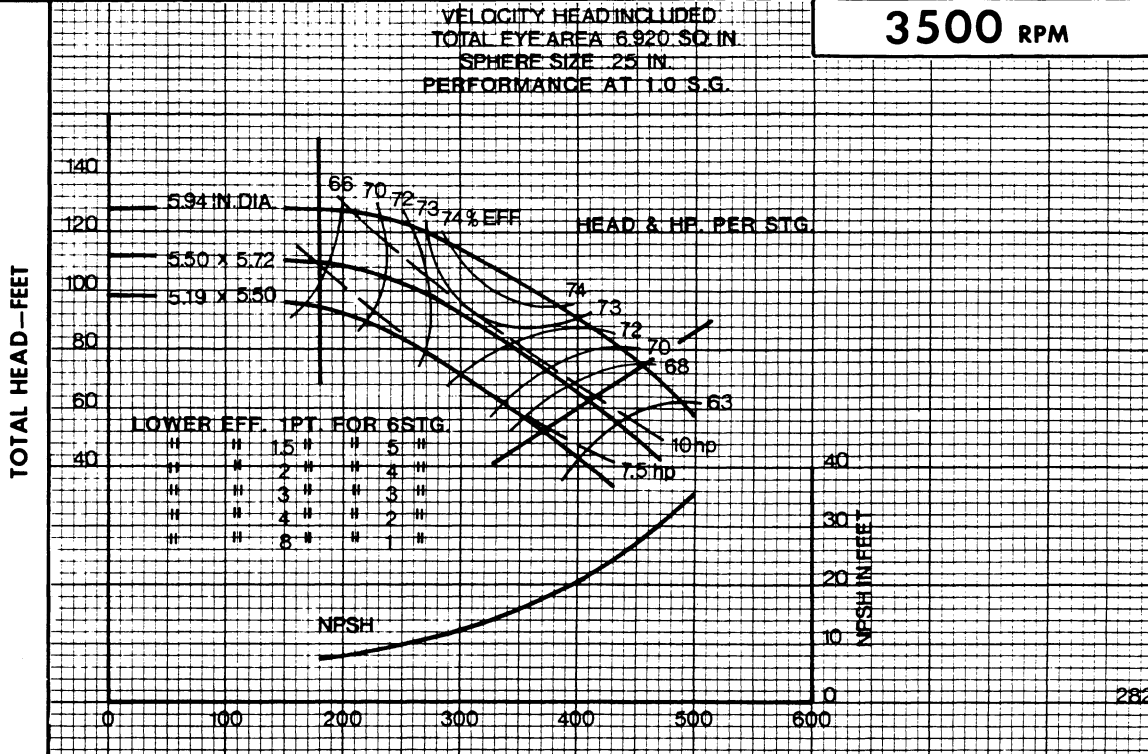

SECTION 2740

VERTICAL CAN TURBINE PUMPS Types VTM, VTP8LB

Peerless Pump Company
Indianapolis, IN 46207-7026

3500 RPM

IMPELLER

2616464

U.S. GALLONS PER MINUTE

CURVE

3125024

IMPELLER

2616465

U.S. GALLONS PER MINUTE

CURVE

3125025