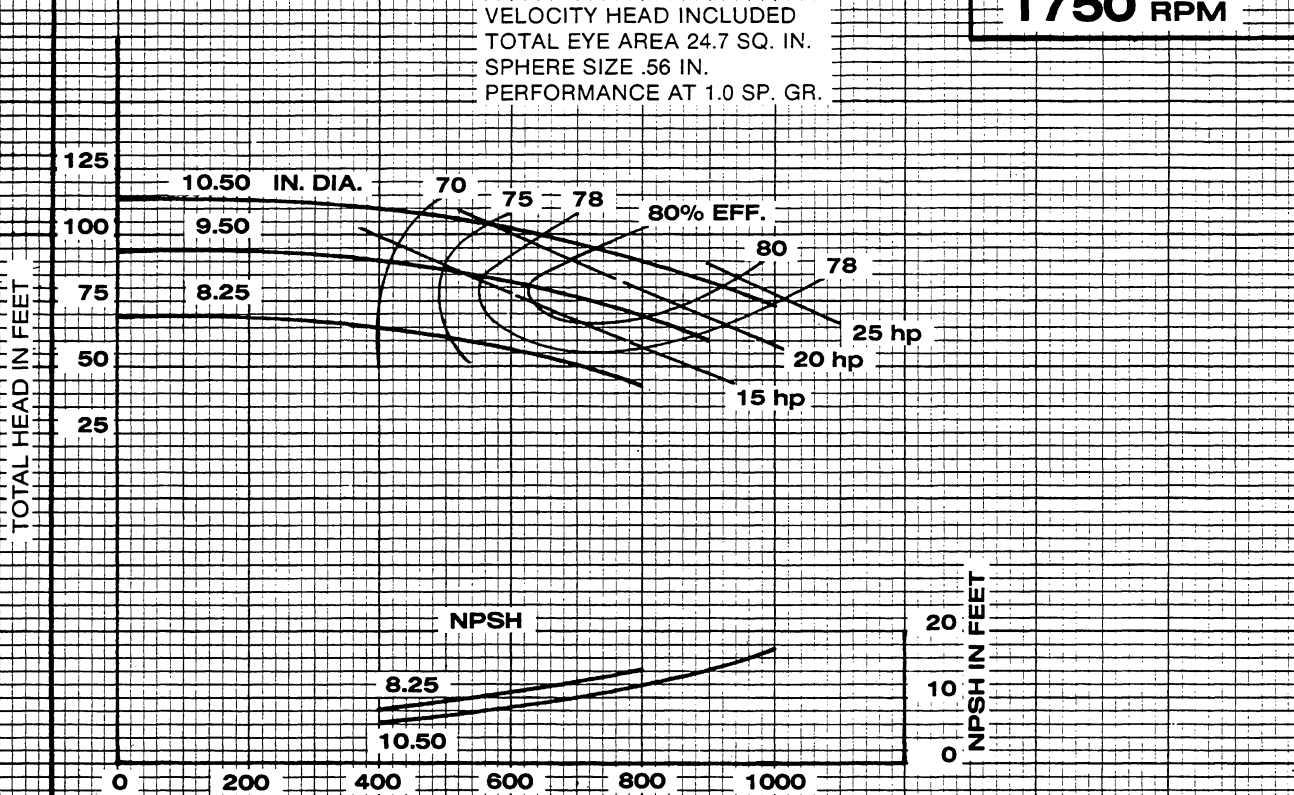

Peerless Pump Company
Indianapolis, IN 46207-7025

HORIZONTAL SPLIT CASE PUMPS
Type 5AE11 Size 5x6x10.50

SECTION 1240

1750 RPM

IMPELLER **2693430**

U.S. GALLONS PER MINUTE

CURVE **3132052**

3550 RPM

IMPELLER **2693430**

U.S. GALLONS PER MINUTE

CURVE **3132050**