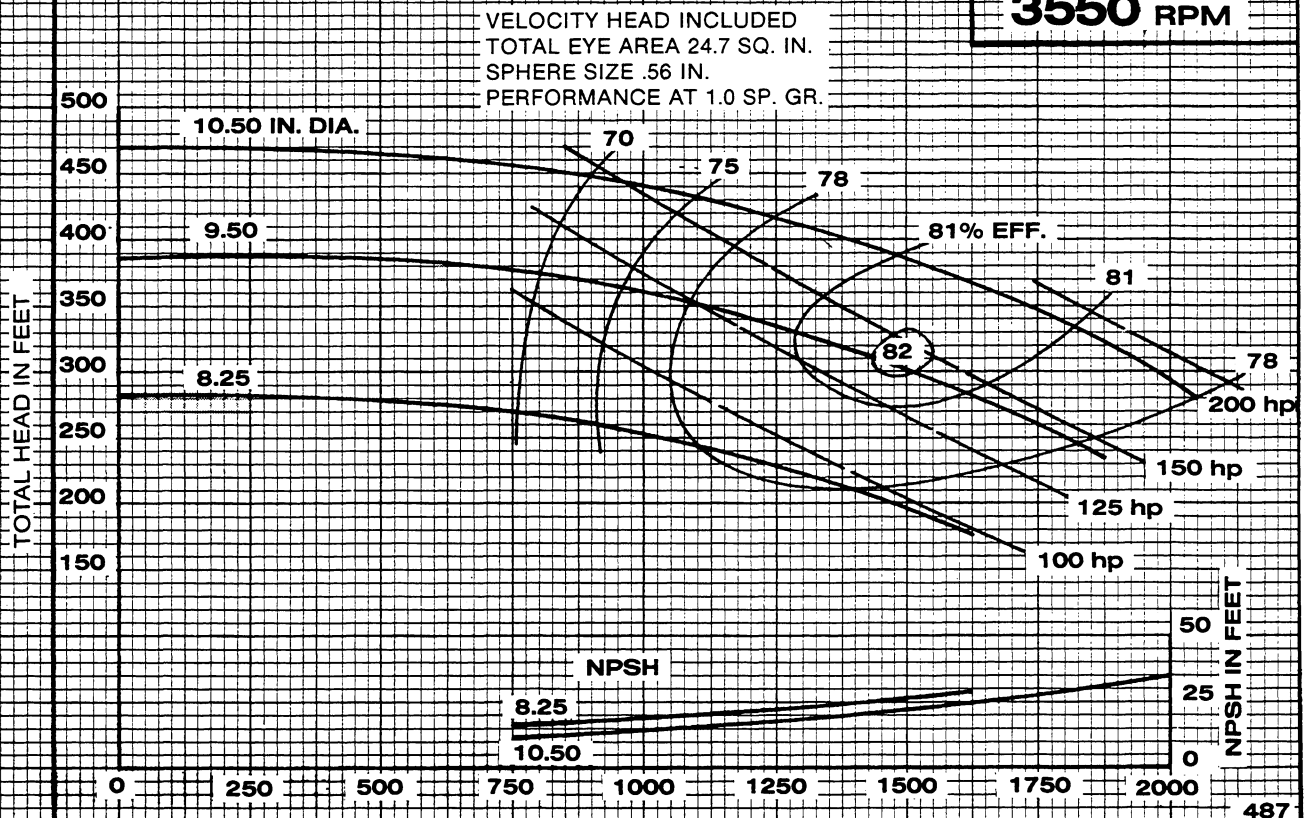

Peerless Pump Company
Indianapolis, IN 46207-7025

HORIZONTAL SPLIT CASE PUMPS
Type 5AE11 Size 5x6x10.50

SECTION 1240

1750 RPM

IMPELLER **2693430**

U.S. GALLONS PER MINUTE

CURVE **3132052**

3550 RPM

IMPELLER **2693430**

U.S. GALLONS PER MINUTE

CURVE **3132050**