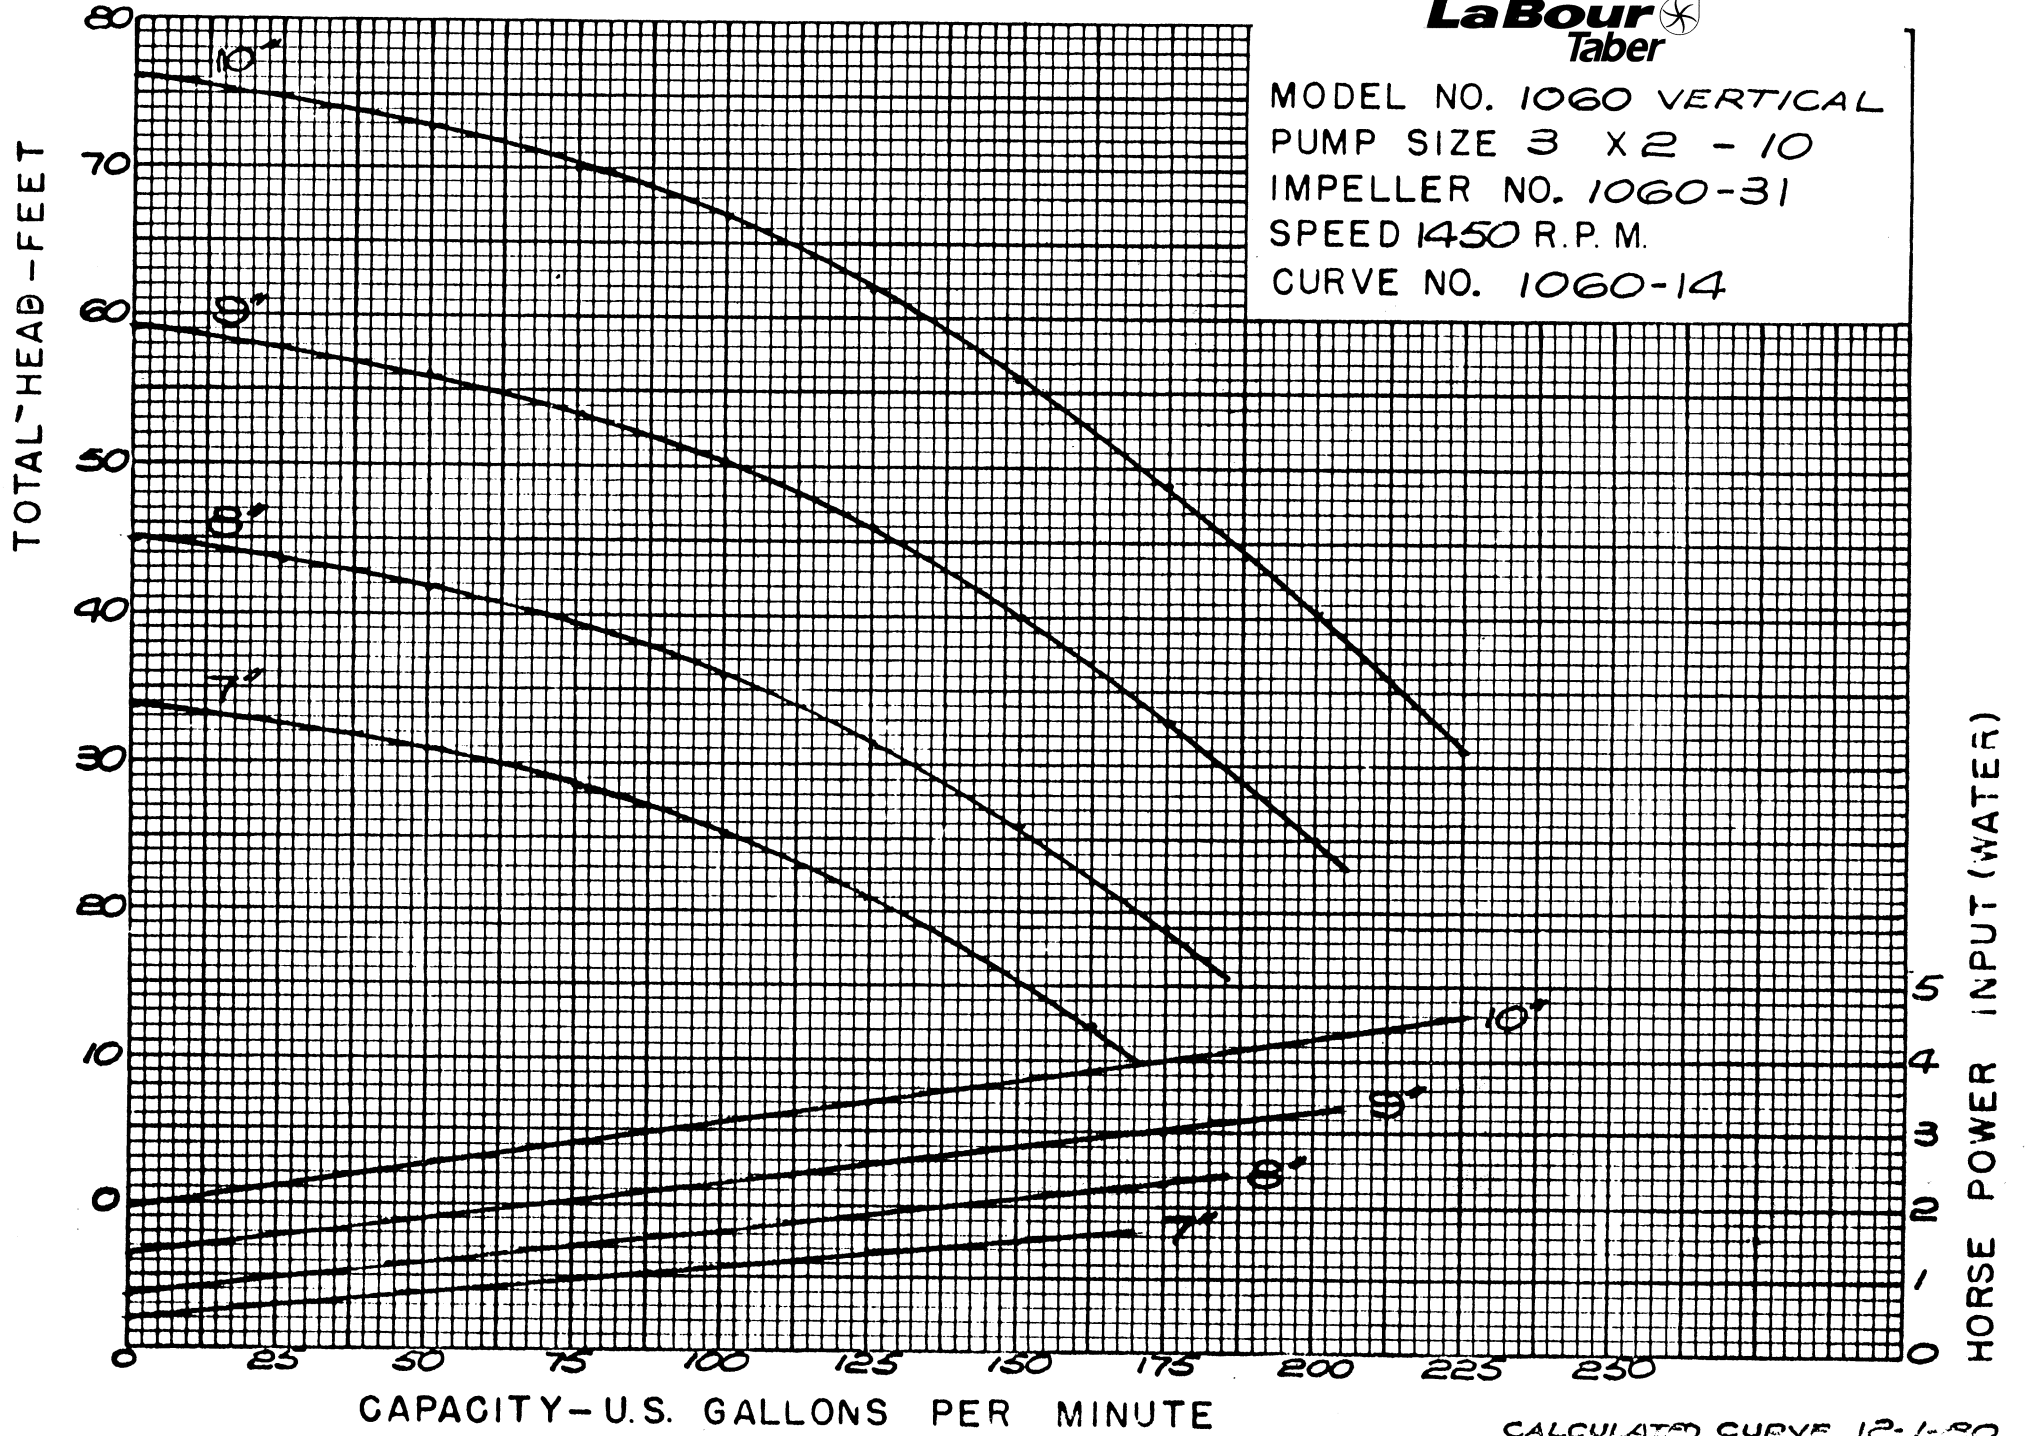

T D H		LaBour <i>Taber</i>	MODEL <u>1060</u>	TYPE <u>VERTICAL</u>	IMPELLER NO. <u>1060-31</u>
M	FT		SIZE <u>3x2-10</u> in	<u>76x51-254</u> mm	EYE AREA <u>7.069</u> in ² <u>4560.4</u> mm ²
		SPEED <u>3500</u> rpm		<u>.50</u> max. sphere	CURVE NO. <u>1060-35B</u>

LaBour
Taber

MODEL NO. 1060 VERTICAL
PUMP SIZE 3 X 2 - 10
IMPELLER NO. 1060-31
SPEED 1450 R.P.M.
CURVE NO. 1060-14

LaBour
Taber

MODEL NO. 1060 VERTICAL
PUMP SIZE 3" X 2" - 10"
IMPELLER NO. 1060-31
SPEED 2900 R.P.M.
CURVE NO. 1060-29