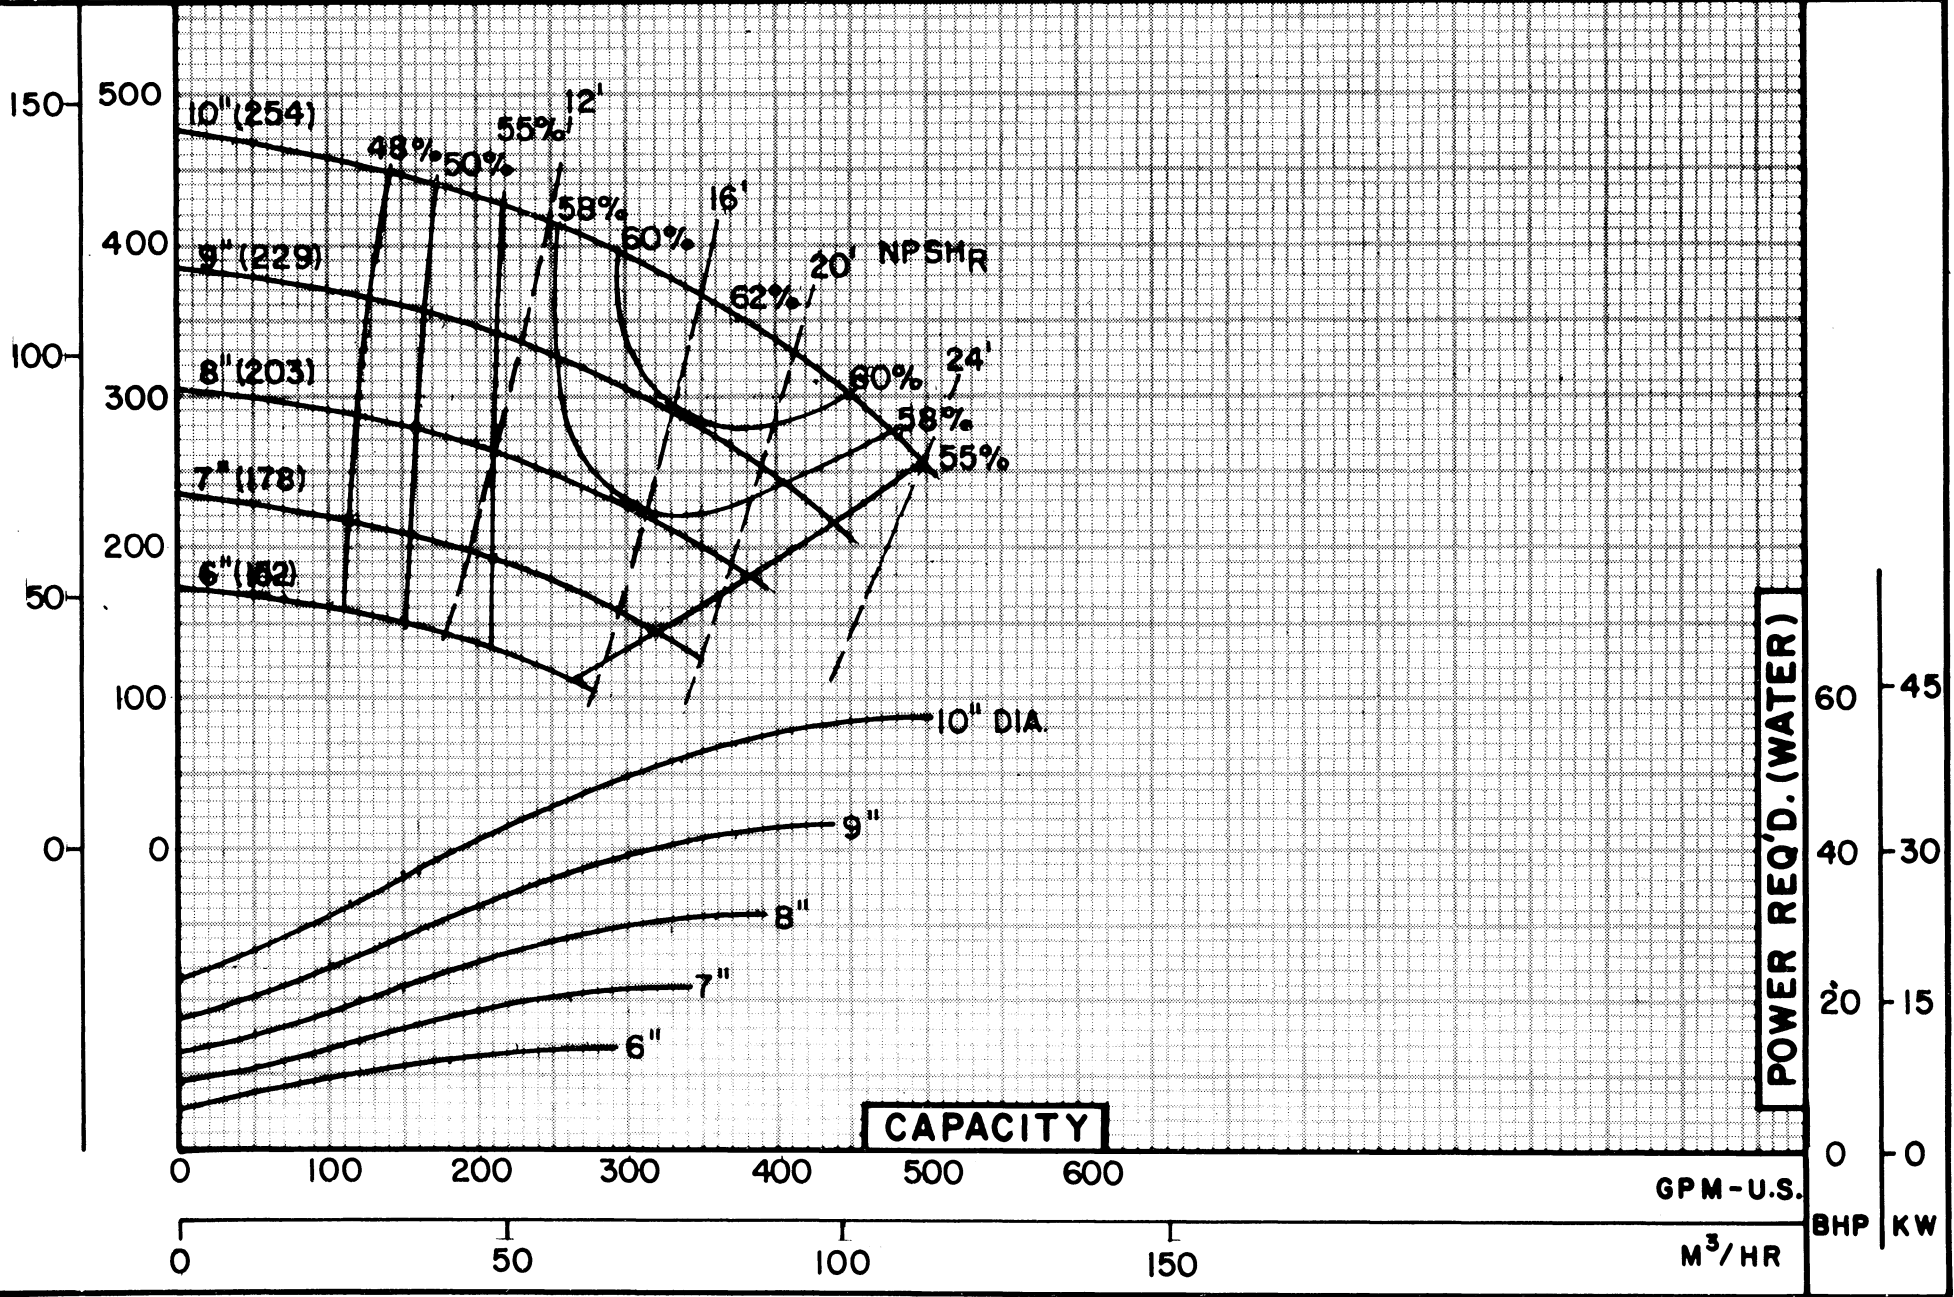

T D H		LaBour <i>Taber</i>	MODEL <u>1060</u>	TYPE <u>VERTICAL</u>	IMPELLER NO. <u>1060-31</u>
M	FT		SIZE <u>3x2-10</u> in	<u>76x51-254</u> mm	EYE AREA <u>7.069</u> in ² <u>4560.4</u> mm ²
		SPEED <u>3500</u> rpm		<u>.50</u> max. sphere	CURVE NO. <u>1060-35B</u>

LaBour
Taber

MODEL NO. 1060 VERTICAL
PUMP SIZE 3 X 2 - 10
IMPELLER NO. 1060-31
SPEED 1450 R.P.M.
CURVE NO. 1060-14

LaBour
Taber

MODEL NO. 1060 VERTICAL
PUMP SIZE 3" X 2" - 10"
IMPELLER NO. 1060-31
SPEED 2900 R.P.M.
CURVE NO. 1060-29