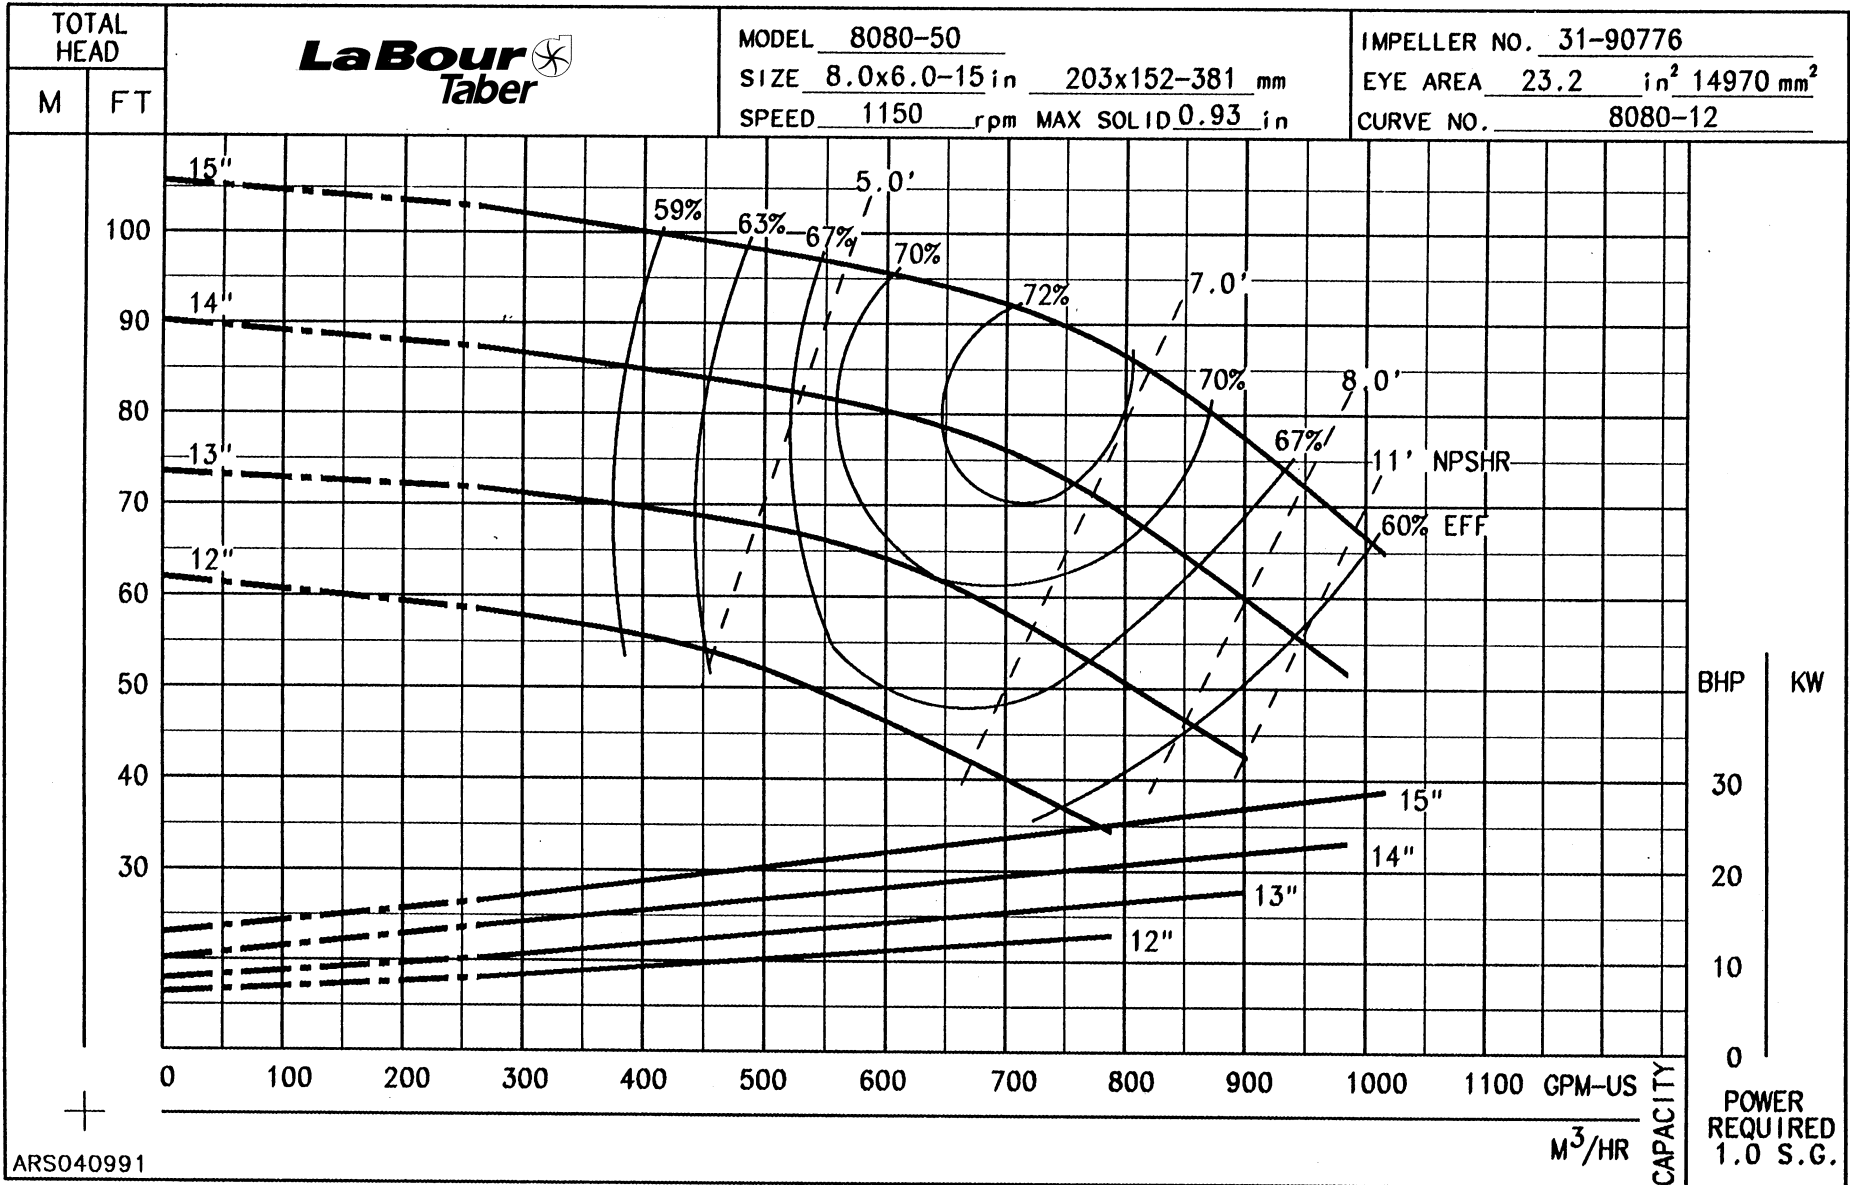

SERIES 8000 TABER - 1150 RPM

SERIES 8000 TABER - 1750 RPM

SERIES 8000 TABER - 3500 RPM

ARS040991