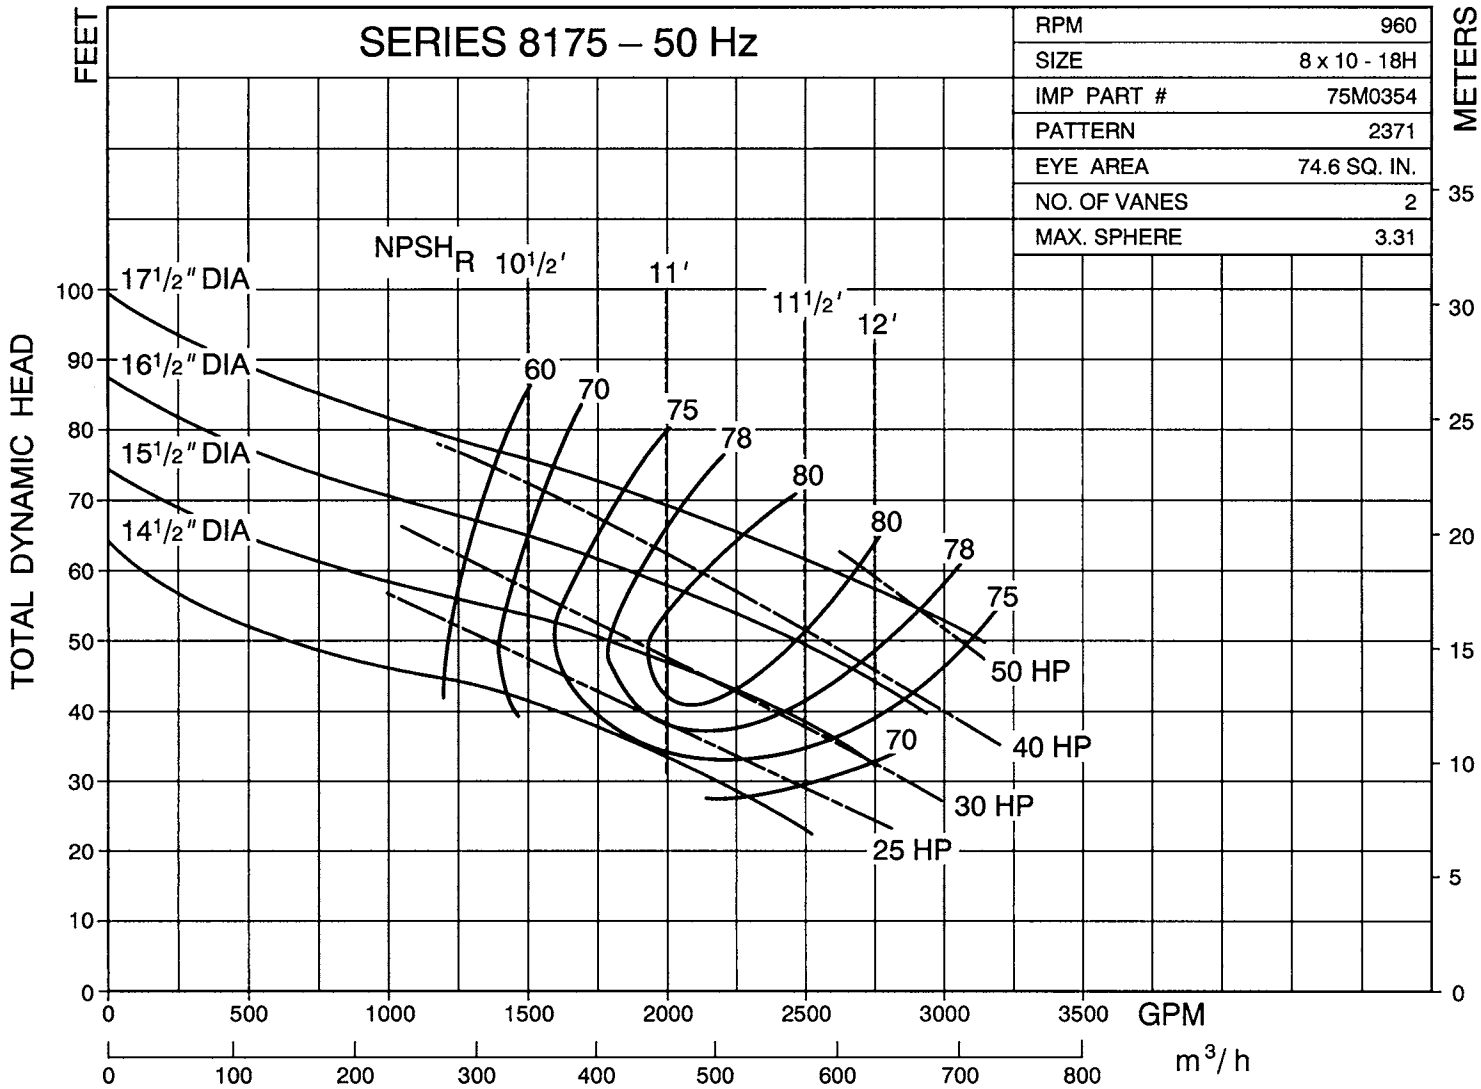

8175-71

8175-72

8175-065

PEERLESS PROCESS PUMPS

CURVE NO. 8175-50HZ043

SERIES 8175 - 50 Hz

RPM	960
SIZE	8 x 10 - 18H
IMP PART #	75M0354
PATTERN	2371
EYE AREA	74.6 SQ. IN.
NO. OF VANES	2
MAX. SPHERE	3.31

Subject to change without notice

Customer _____ Ref. _____ Item _____
 Performance _____ USGPM M3/HR, _____ Ft. M Head; Motor _____ HP, Encl. _____ Frame _____
 Project _____ Peerless Ref. _____ By _____ Date _____