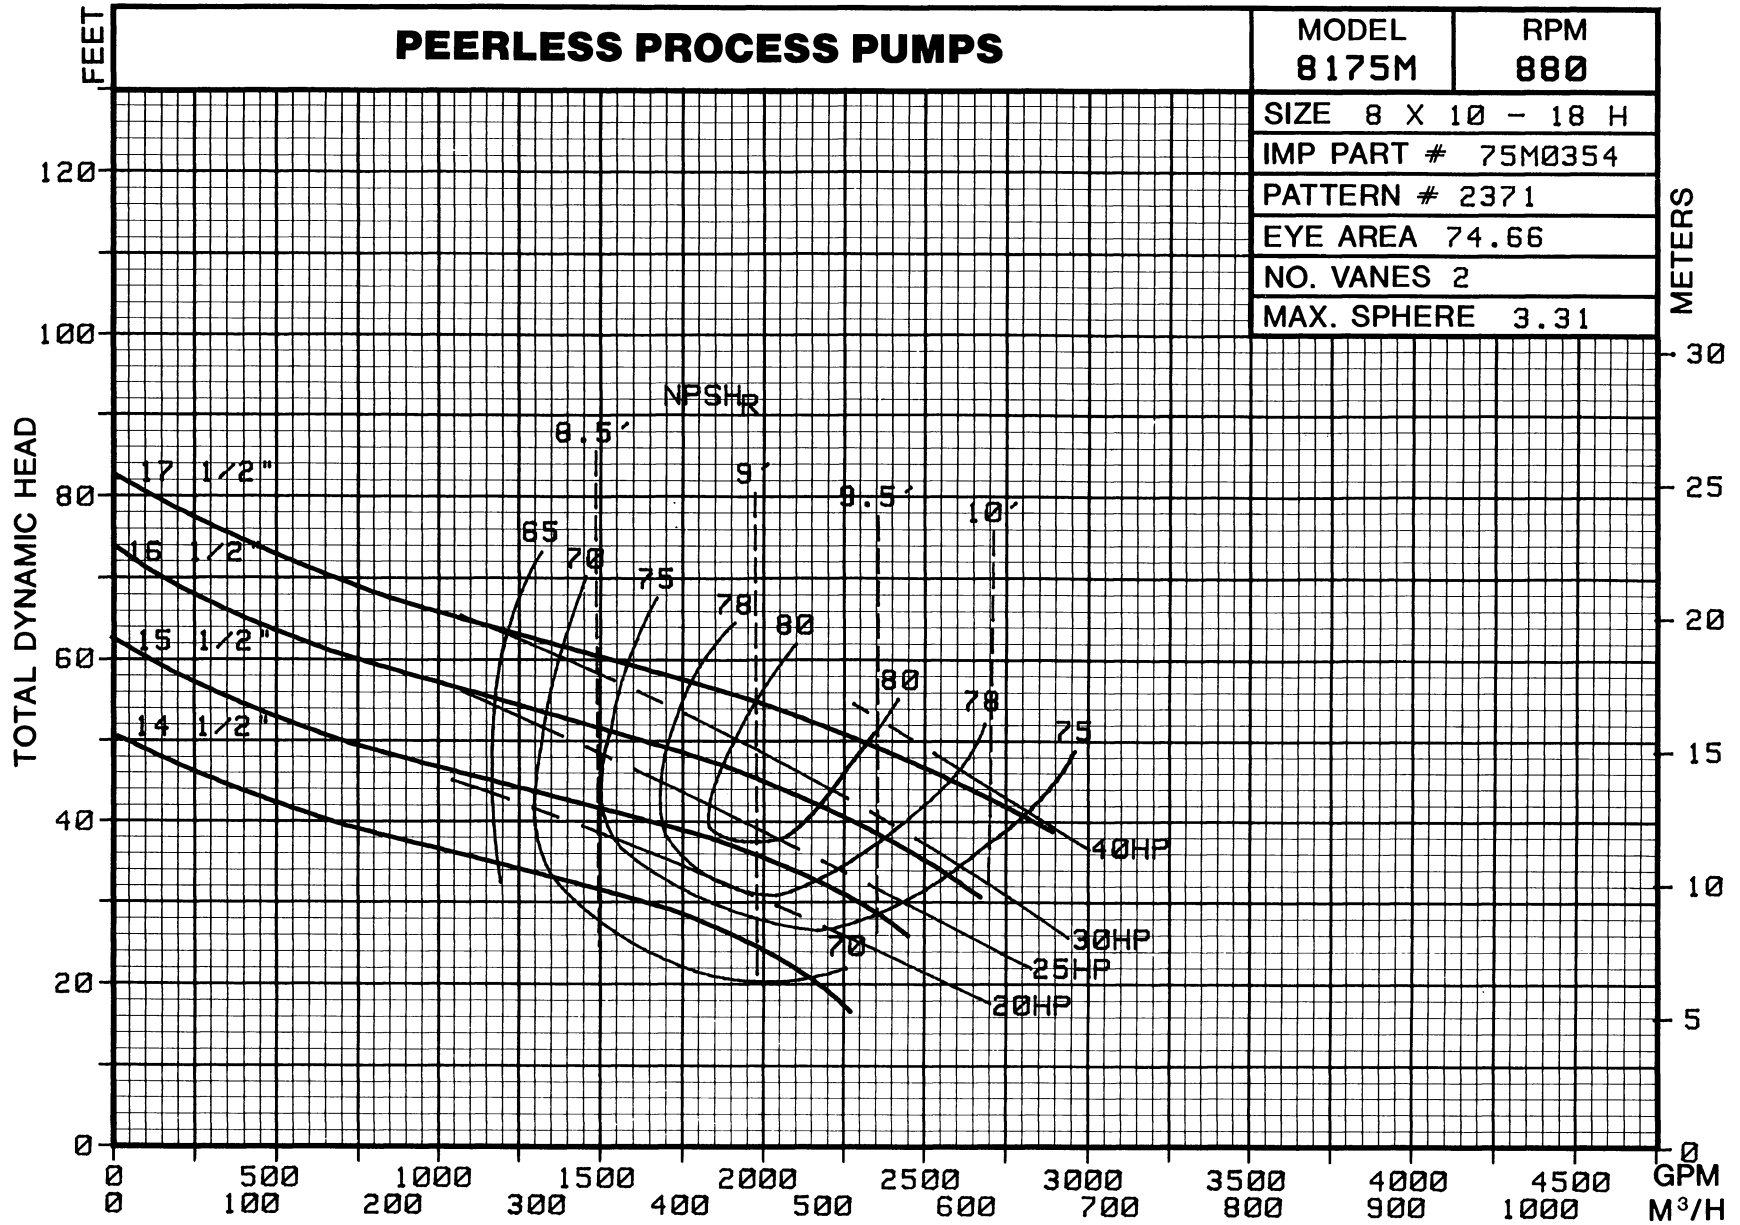

8175-71

8175-72

8175-065

PEERLESS PROCESS PUMPS

CURVE NO. 8175-50HZ043

SERIES 8175 - 50 Hz

RPM	960
SIZE	8 x 10 - 18H
IMP PART #	75M0354
PATTERN	2371
EYE AREA	74.6 SQ. IN.
NO. OF VANES	2
MAX. SPHERE	3.31

Subject to change without notice