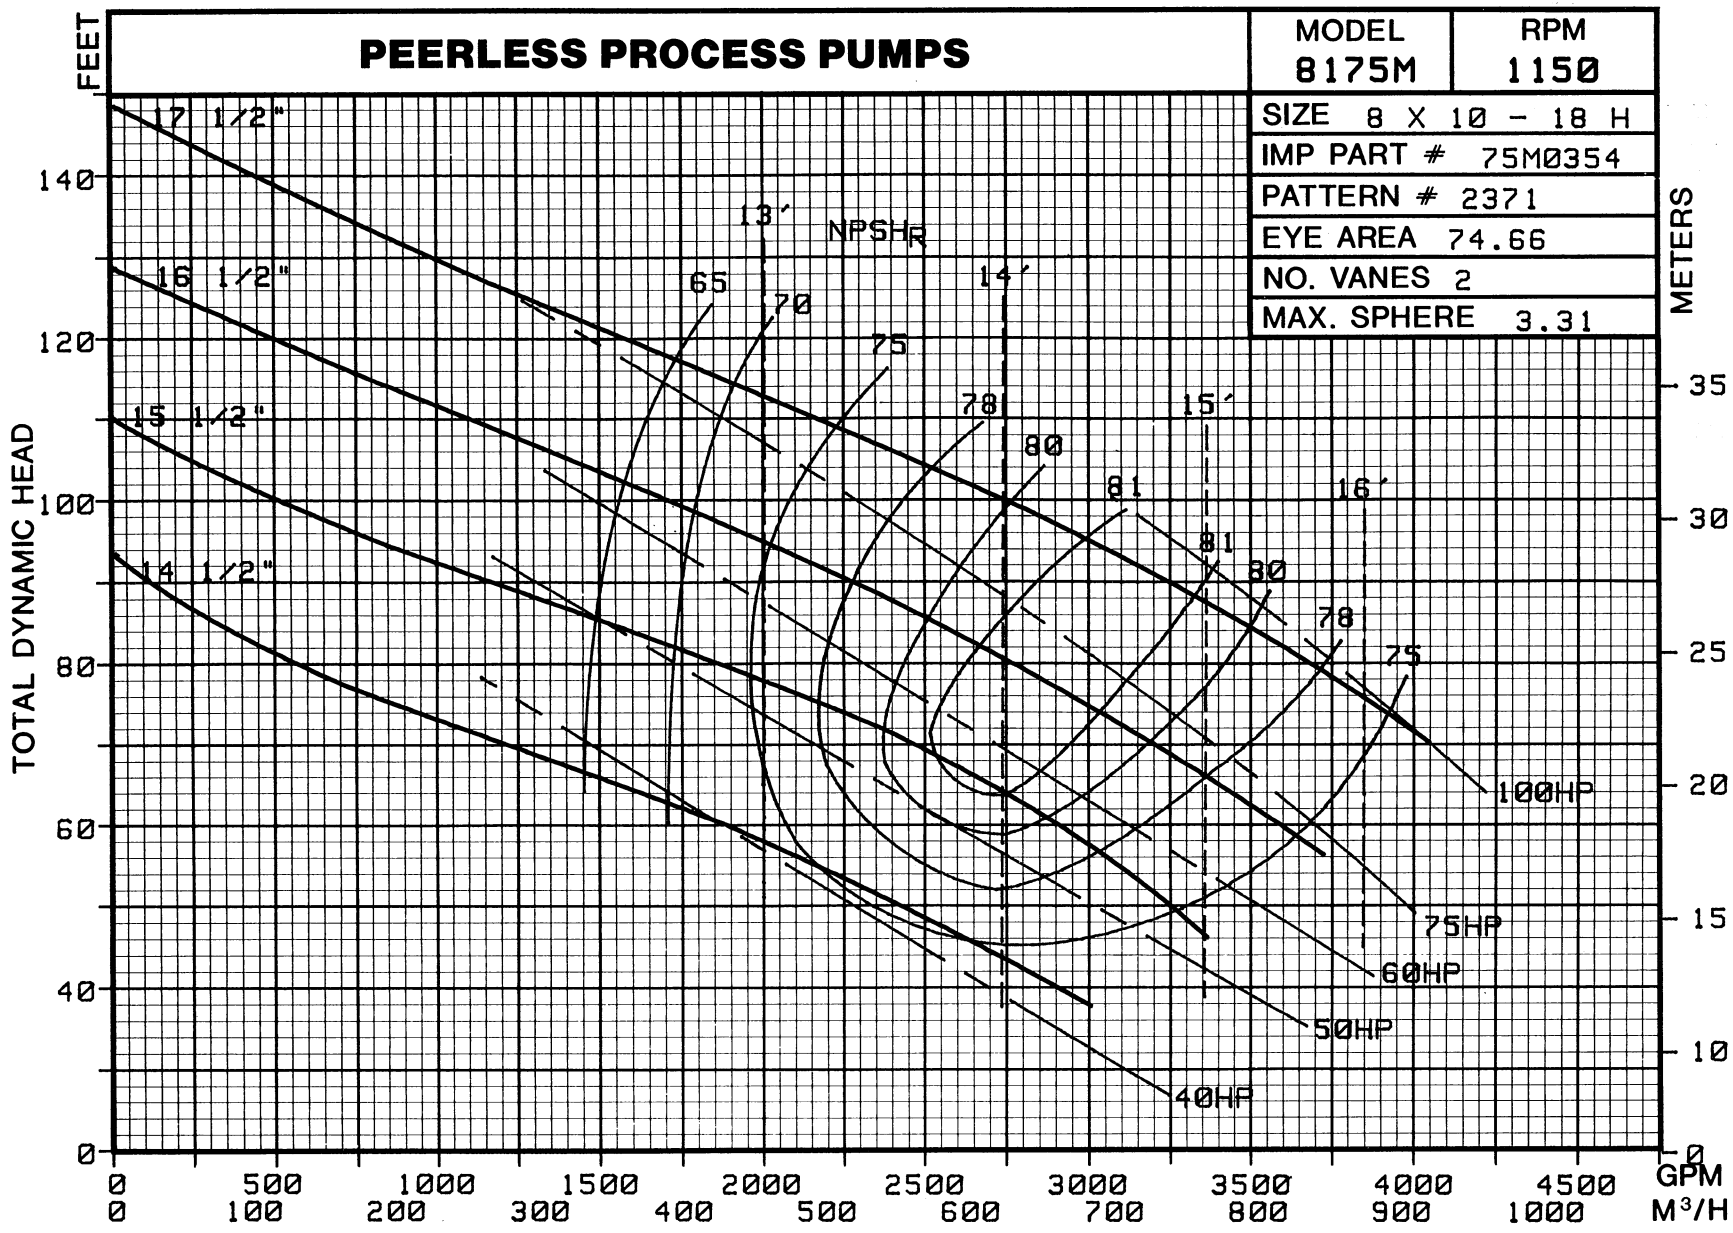

8175-71

8175-72

8175-065

PEERLESS PROCESS PUMPS

CURVE NO. 8175-50HZ043

SERIES 8175 - 50 Hz

RPM	960
SIZE	8 x 10 - 18H
IMP PART #	75M0354
PATTERN	2371
EYE AREA	74.6 SQ. IN.
NO. OF VANES	2
MAX. SPHERE	3.31

Subject to change without notice