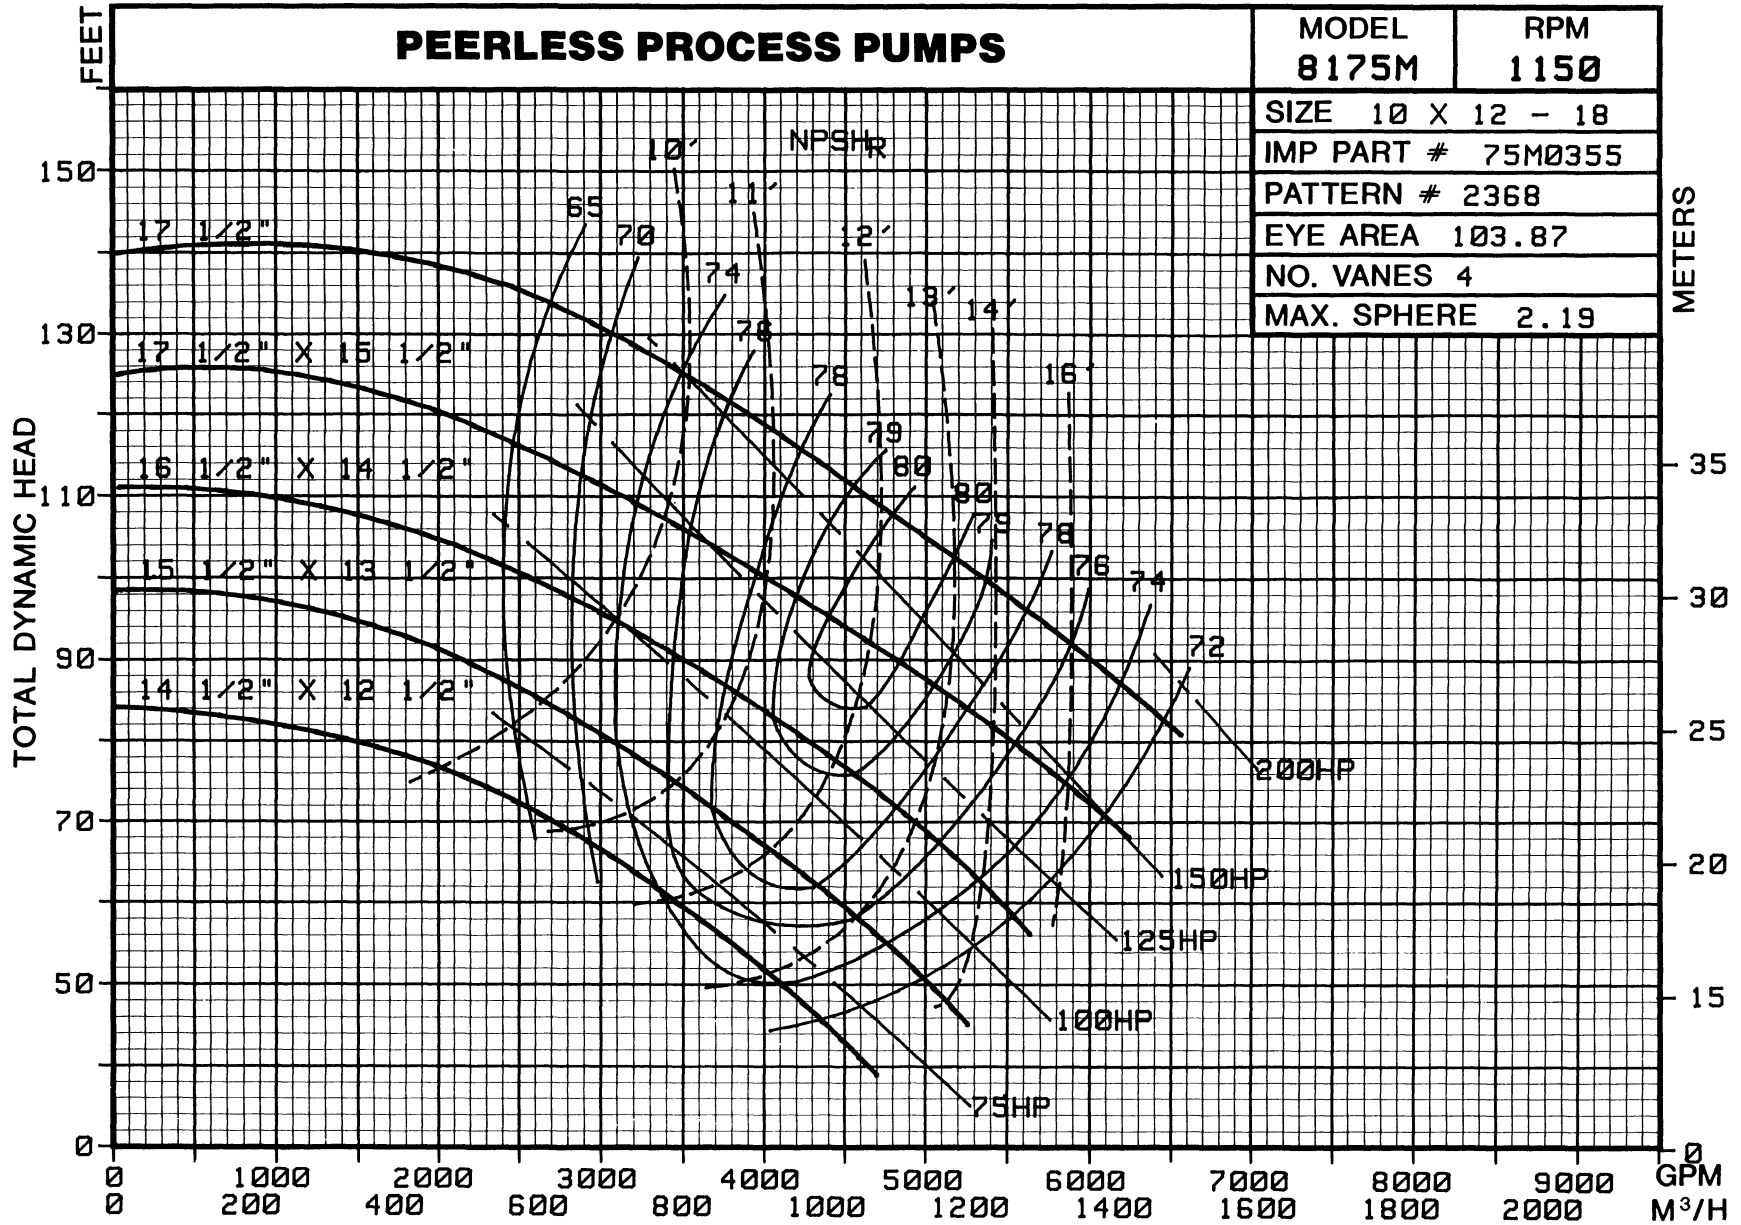

8175-77

8175-070

8175-78

8175-071

PEERLESS PROCESS PUMPS

CURVE NO. 8175-50HZ049

SERIES 8175 - 50 Hz

RPM	960
SIZE	10 x 12 - 18
IMP PART #	75M0355
PATTERN	2368
EYE AREA	104 SQ. IN.
NO. OF VANES	4
MAX. SPHERE	2.19