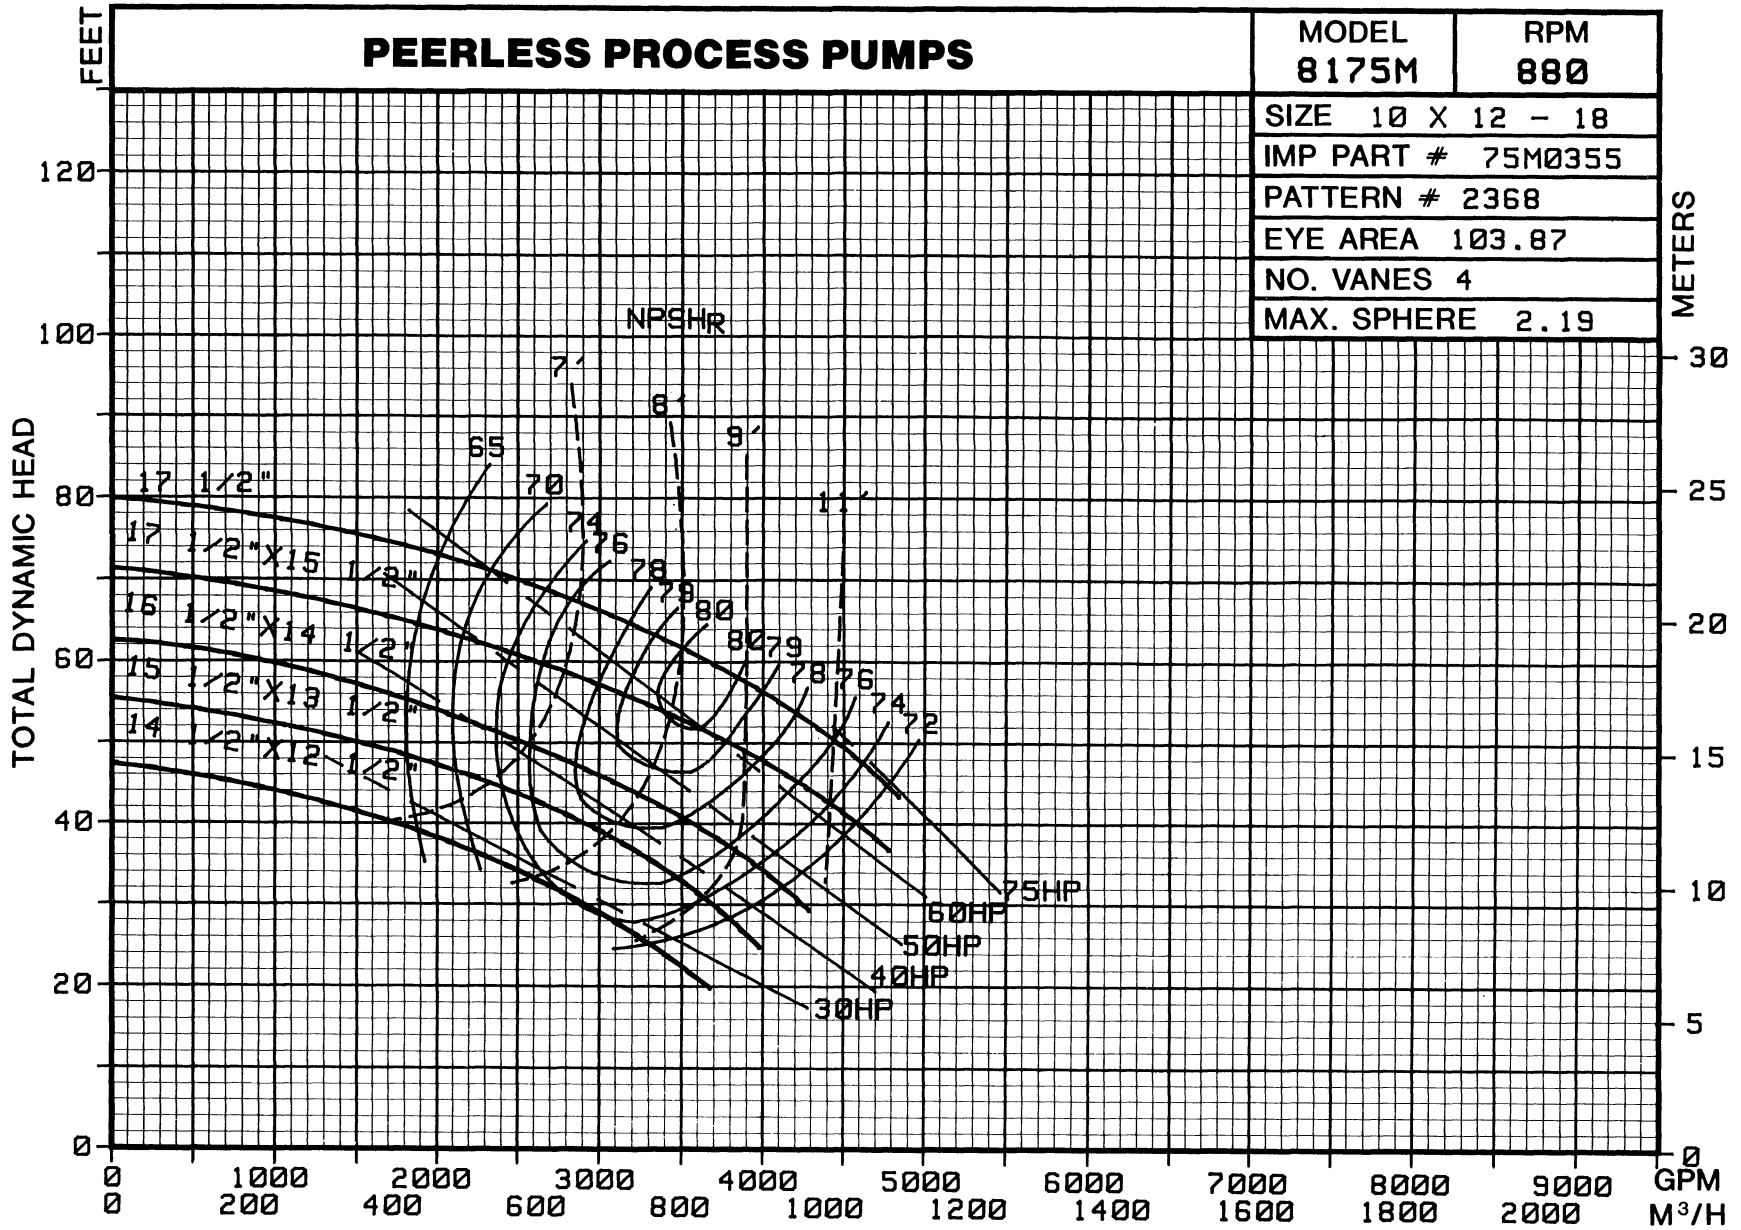

8175-77

8175-070

8175-78

8175-071

PEERLESS PROCESS PUMPS

CURVE NO. 8175-50HZ049

SERIES 8175 - 50 Hz

RPM	960
SIZE	10 x 12 - 18
IMP PART #	75M0355
PATTERN	2368
EYE AREA	104 SQ. IN.
NO. OF VANES	4
MAX. SPHERE	2.19