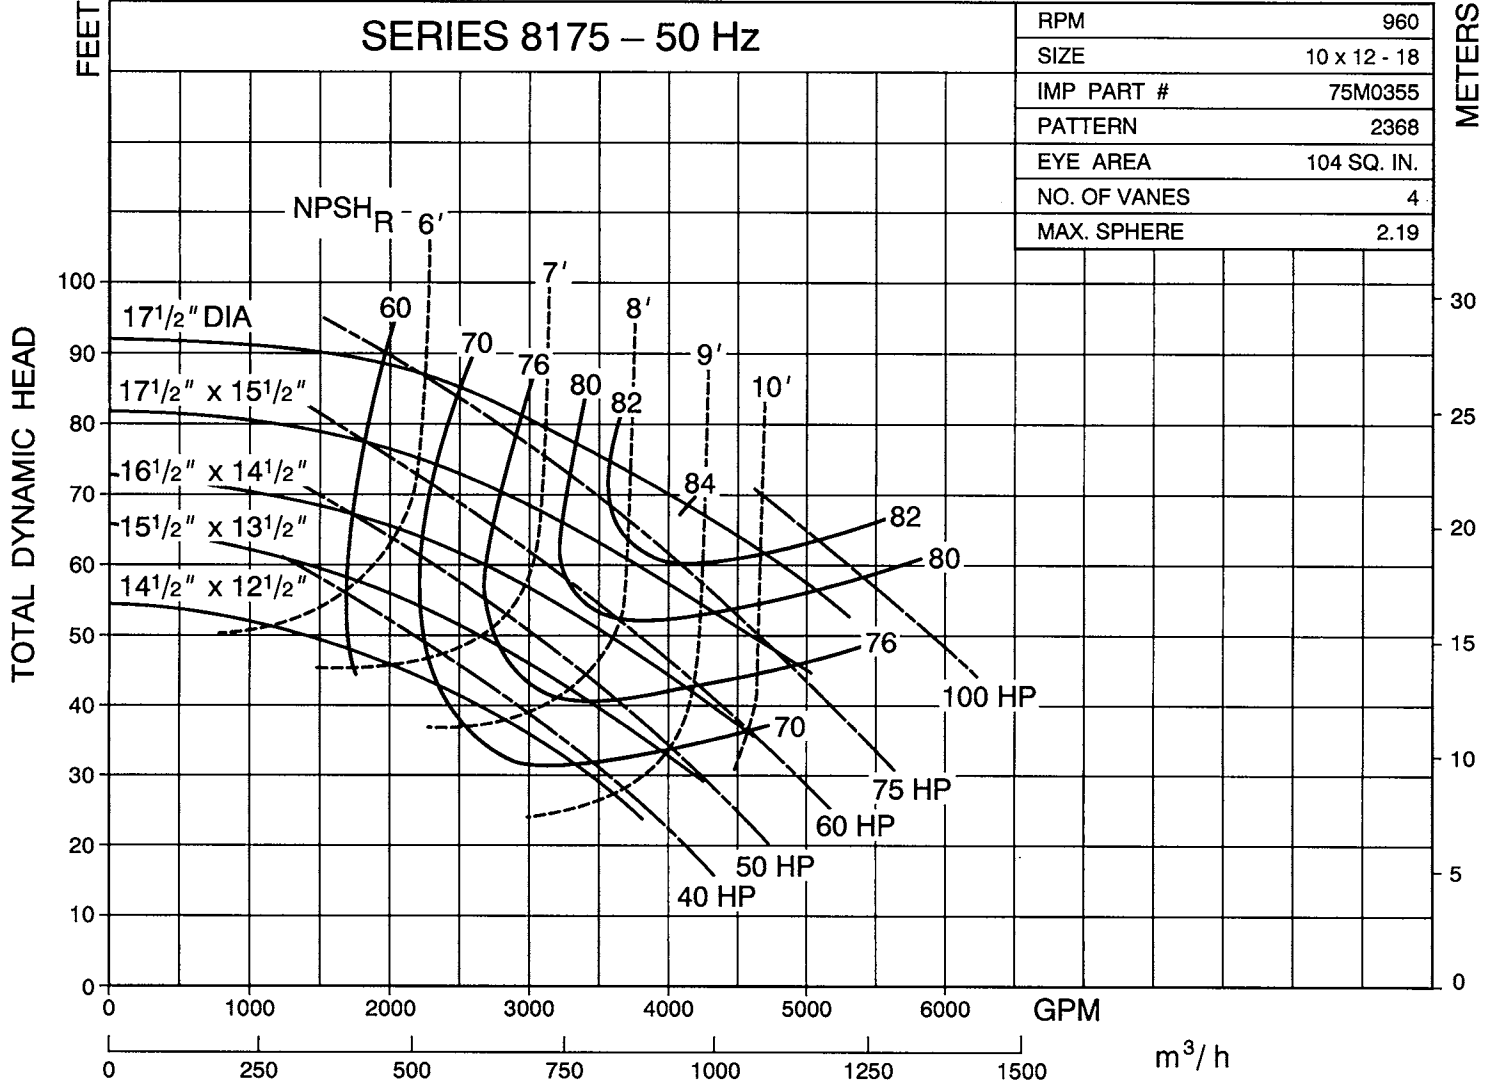

8175-77

8175-070

8175-78

8175-071

PEERLESS PROCESS PUMPS

CURVE NO. 8175-50HZ049

SERIES 8175 - 50 Hz

RPM	960
SIZE	10 x 12 - 18
IMP PART #	75M0355
PATTERN	2368
EYE AREA	104 SQ. IN.
NO. OF VANES	4
MAX. SPHERE	2.19