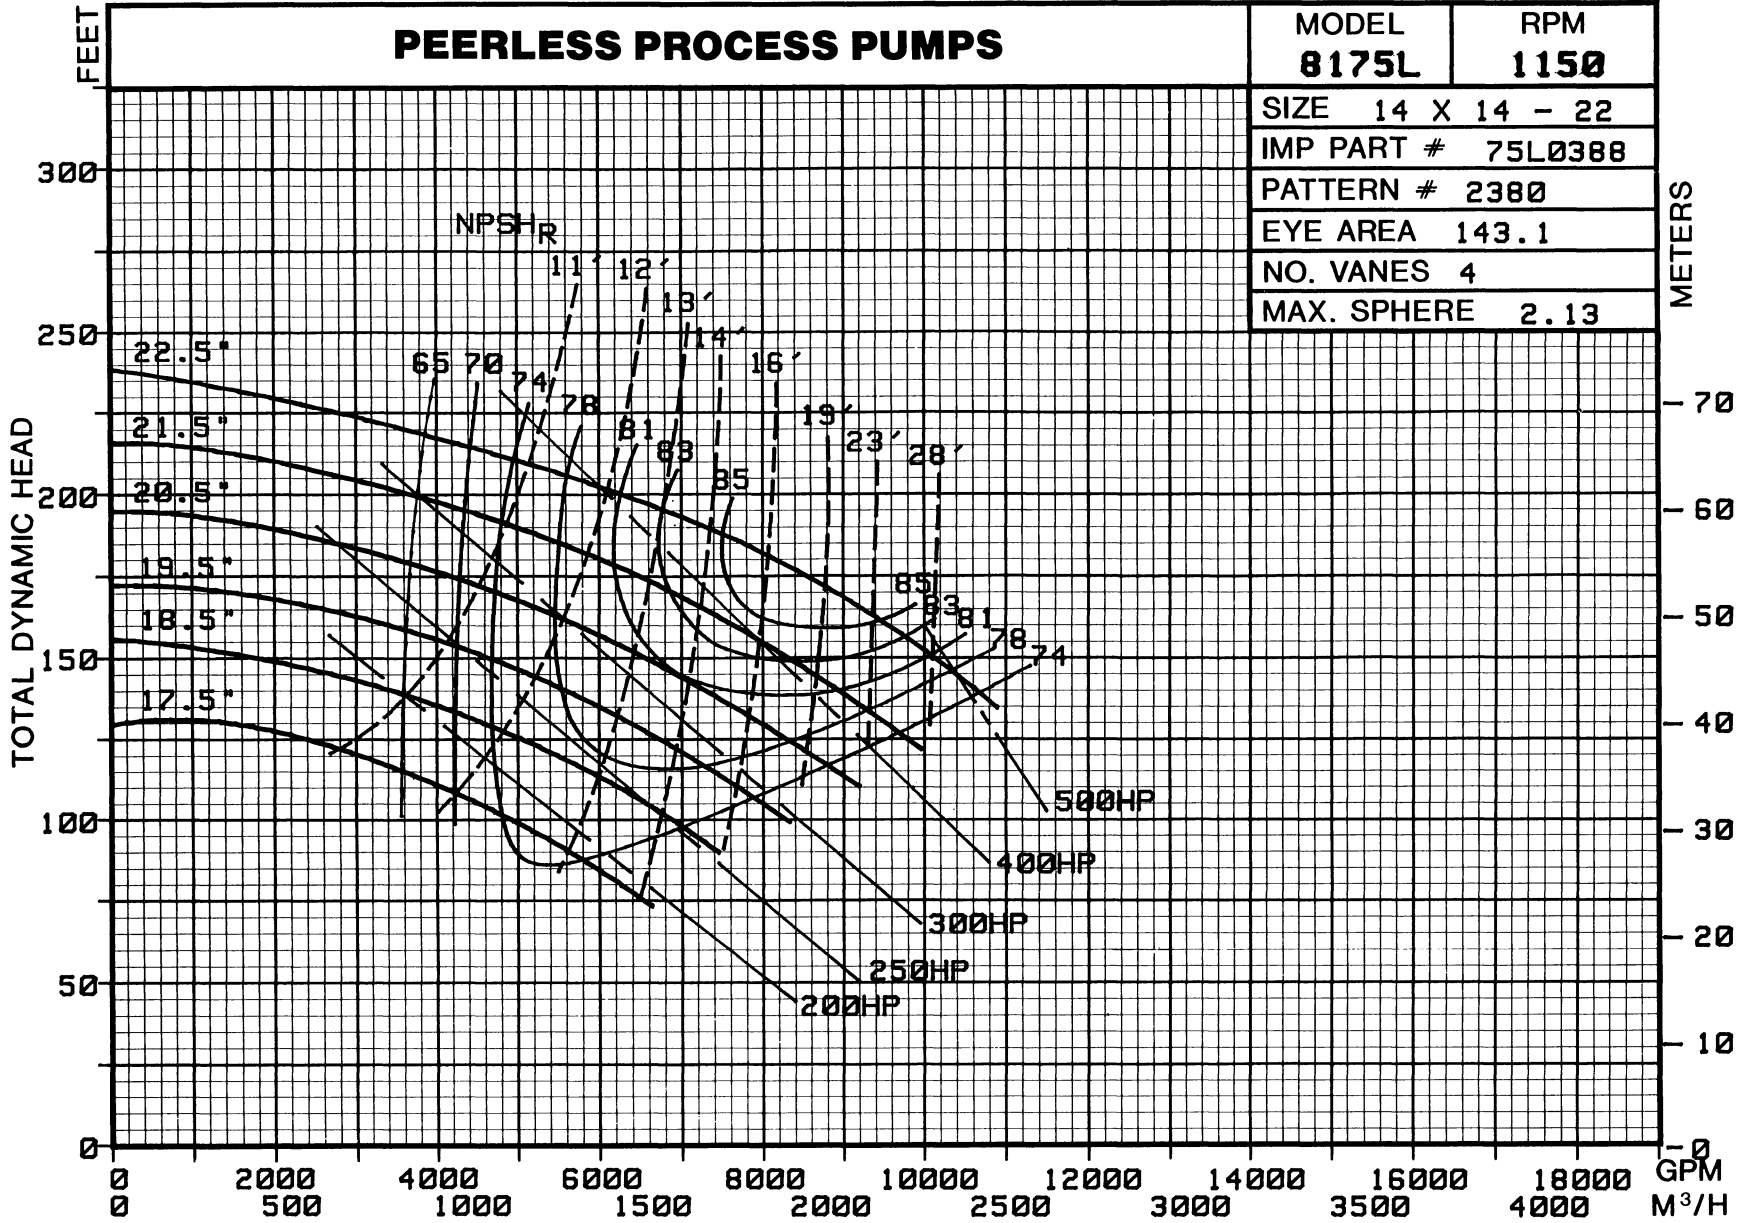

PEERLESS PROCESS PUMPS

MODEL
8175L

RPM
1150

SIZE 14 X 14 - 22

IMP PART # 75L0388

PATTERN # 2380

EYE AREA 143.1

NO. VANES 4

MAX. SPHERE 2.13

METERS

8175-93

8175-086

8175-94

8175-087

Subject to change without notice

Customer _____ Ref. _____ Item _____
 Performance _____ USGPM M3/HR, _____ Ft. M Head; Motor _____ HP, Encl. _____ Frame _____
 Project _____ Peerless Ref. _____ By _____ Date _____