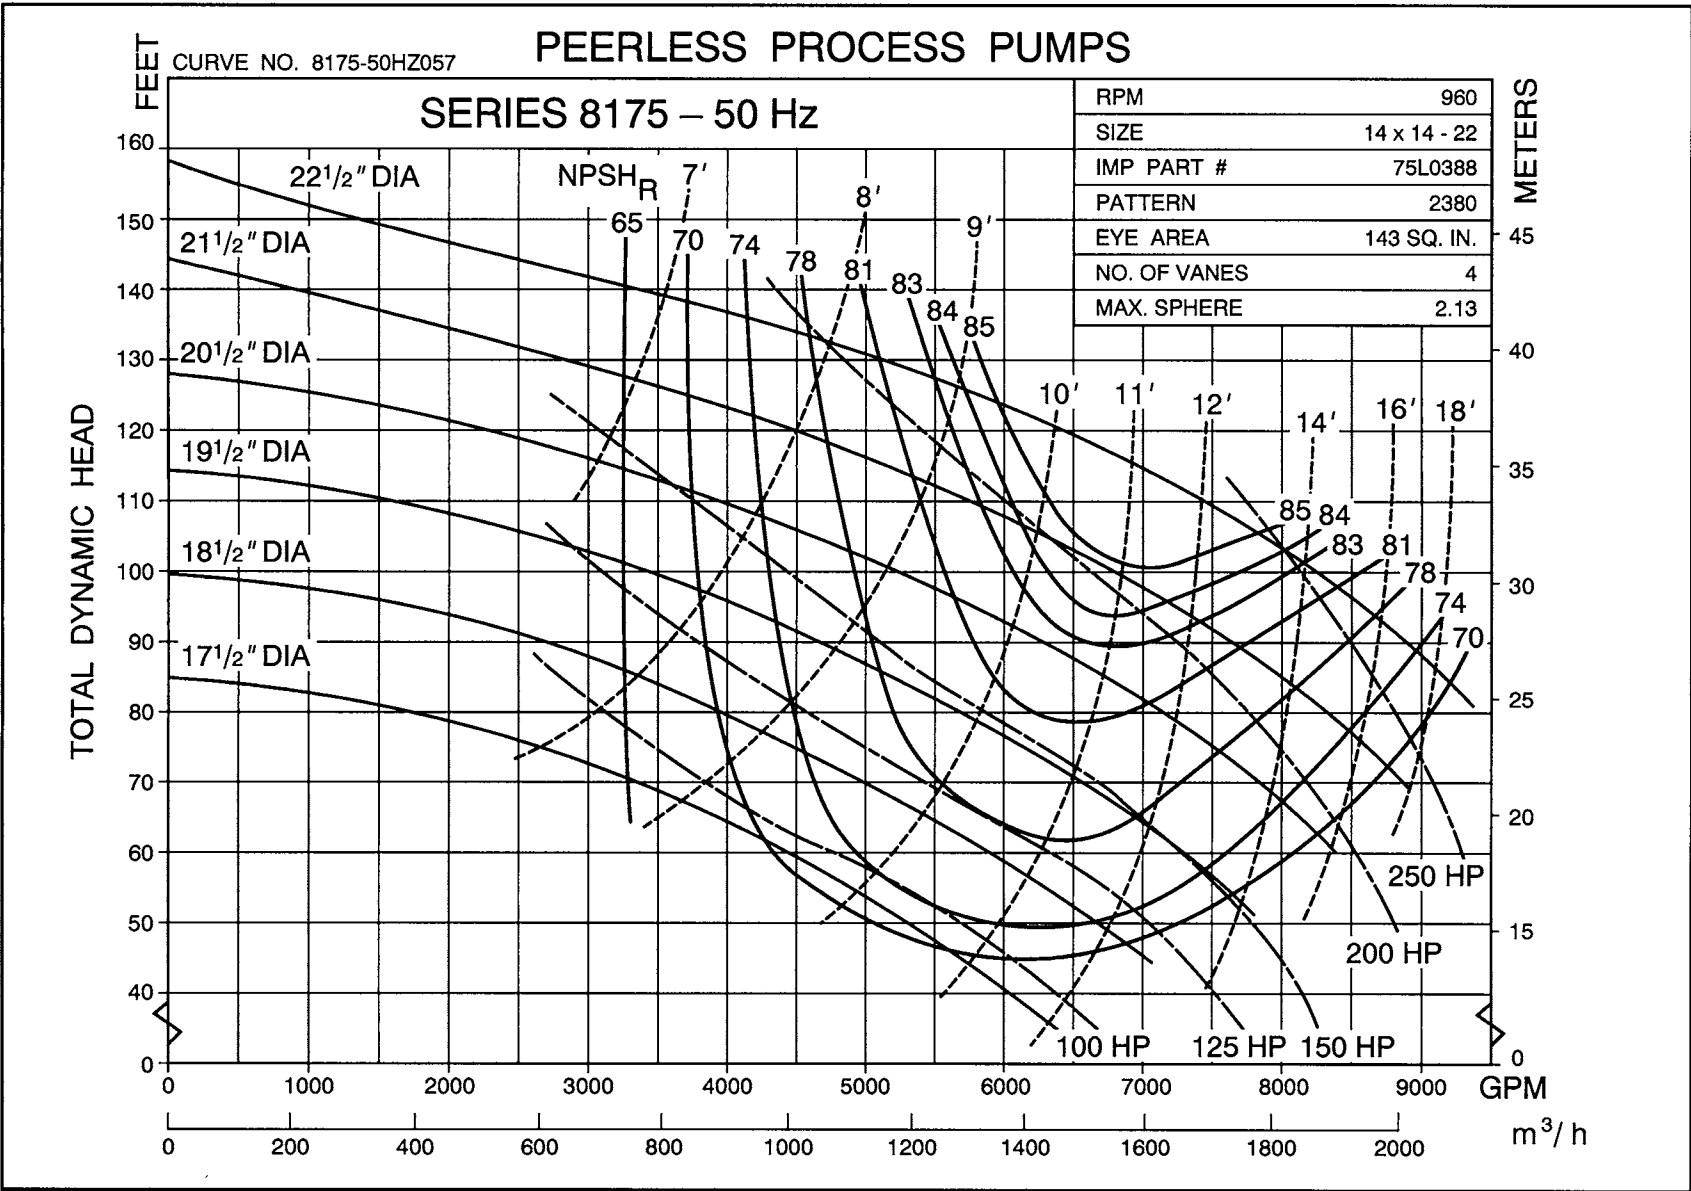

PEERLESS PROCESS PUMPS

MODEL
8175L

RPM
1150

SIZE 14 X 14 - 22

IMP PART # 75L0388

PATTERN # 2380

EYE AREA 143.1

NO. VANES 4

MAX. SPHERE 2.13

METERS

8175-93

8175-086

8175-94

8175-087

Subject to change without notice

Customer _____ Ref. _____ Item _____
 Performance _____ USGPM M3/HR, _____ Ft. M Head; Motor _____ HP, Encl. _____ Frame _____
 Project _____ Peerless Ref. _____ By _____ Date _____