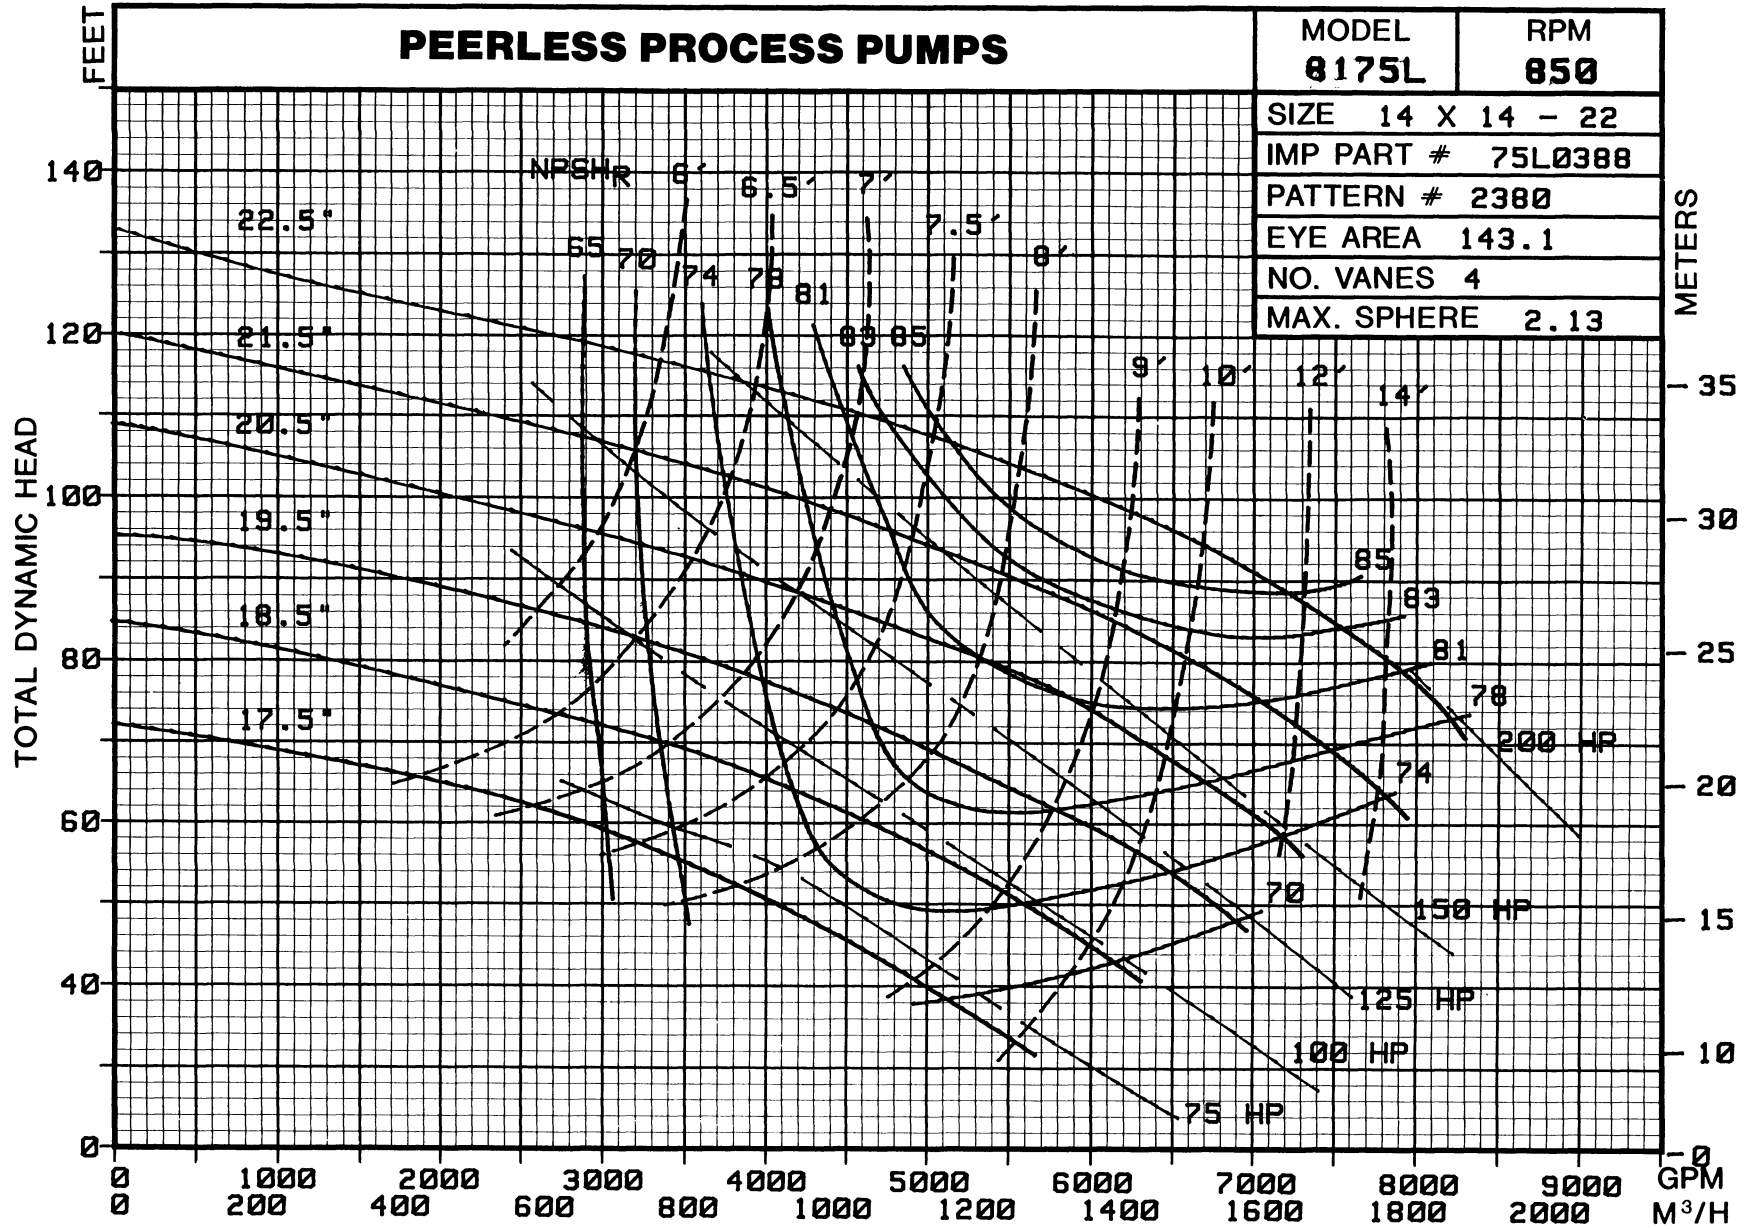

PEERLESS PROCESS PUMPS

MODEL
8175L

RPM
1150

SIZE 14 X 14 - 22

IMP PART # 75L0388

PATTERN # 2380

EYE AREA 143.1

NO. VANES 4

MAX. SPHERE 2.13

METERS

8175-93

8175-086

8175-94

8175-087

Subject to change without notice

Customer _____ Ref. _____ Item _____
 Performance _____ USGPM M3/HR, _____ Ft. M Head; Motor _____ HP, Encl. _____ Frame _____
 Project _____ Peerless Ref. _____ By _____ Date _____