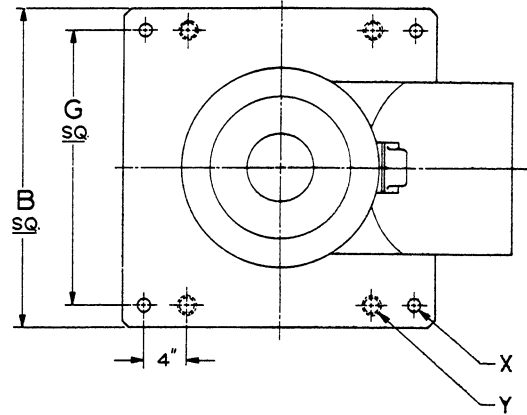

TYPE MF
ABOVE BASE
ELBOWS

For dimensions not shown opposite:

A, D - see page 9

T - see page 5

X - 1" dia, 4 holes

Y - 1 1/4-7UNC,
4 tapped holes
on 30" and
larger elbows

TYPE MF ABOVE BASE DIMENSIONS

ELBOW SIZE (S)	BOWL SIZE	K (MIN)	L (MIN)	C	J	H	E	F	B	G
10³/₄	10	1'10"	2'8³/₈"	1'4"	2'7³/₄"	5'4¹/₈"	1'1"	3/4"	1'9³/₄"	1'6³/₄"
	12	1'4"	2'3⁷/₈"			4'11⁵/₈"				
12³/₄	10	2'9"	3'7³/₈"	1'5¹/₂"	2'10³/₄"	6'6¹/₈"	1'3"	3/4"	2'0³/₄"	1'9³/₄"
	12	2'3"	3'2⁷/₈"			6'1⁵/₈"				
	14	1'2¹/₄"	2'5¹/₂"			5'4¹/₄"				
14	12	2'10¹/₂"	3'10³/₈"	1'9"	3'1"	6'11³/₈"	1'4"	1"	2'5"	2'1"
	14	1'10"	3'1¹/₄"			6'2¹/₄"				
	16	1'3"	2'7³/₄"			5'8³/₄"				
16	14	2'10"	4'1¹/₄"	1'11"	3'5"	7'6¹/₄"	1'7"	1"	2'7¹/₂"	2'3¹/₄"
	16	2'2³/₄"	3'7¹/₂"			7'0¹/₂"				
	18	1'8"	3'2³/₄"			6'7³/₄"				
18	16	3'2"	4'6³/₄"	2'1"	3'7"	8'1³/₄"	1'8"	1"	3'0"	2'8"
	18	2'7¹/₂"	4'2¹/₄"			7'9¹/₄"				
	20	1'5¹/₄"	3'4³/₈"			6'11³/₈"				
20	18	3'7"	5'1³/₄"	2'3"	4'0"	9'1³/₄"	1'10"	1"	3'2"	2'10"
	20	2'4³/₄"	4'3⁷/₈"			8'3⁷/₈"				
	24	1'8"	3'9¹/₂"			7'9¹/₂"				
24	20	4'3¹/₂"	6'2⁵/₈"	2'6"	4'6¹/₈"	10'8³/₄"	2'2"	1¹/₈"	3'9"	3'5"
	24	3'7"	5'8¹/₂"			10'2⁵/₈"				
	30	2'0¹/₂"	4'7¹/₄"			9'1³/₈"				
30	24	6'5"	8'6¹/₂"	2'11"	5'8¹/₈"	14'2⁵/₈"	2'7"	1¹/₈"	4'5"	4'0"
	30	4'10¹/₂"	7'5¹/₄"			13'1³/₈"				
	36	3'4"	6'5"			12'1¹/₈"				
36	30	7'9"	10'3³/₄"	3'7"	6'4¹/₄"	16'8"	3'0"	1¹/₄"	5'0¹/₂"	4'7¹/₂"
	36	6'1¹/₂"	9'3¹/₂"			15'7³/₄"				
	42	4'4"	7'10¹/₈"			14'2³/₈"				
42	36	9'0"	12'2"	4'3"	7'2¹/₄"	19'4¹/₄"	3'5"	1¹/₄"	5'8¹/₂"	5'3¹/₂"
	42	7'2¹/₂"	10'8⁵/₈"			17'10⁷/₈"				
	48	5'0¹/₂"	9'1¹/₂"			16'3³/₄"				
48	42	10'1"	13'7¹/₈"	4'10"	8'1¹/₂"	21'8⁵/₈"	4'1"	1¹/₂"	6'6"	6'1"
	48	7'11"	12'0"			20'1¹/₂"				
	54	5'6¹/₂"	10'1¹/₂"			18'3"				
54	48	10'9¹/₂"	14'10¹/₂"	5'4"	8'9"	23'7¹/₂"	4'5"	2"	7'1¹/₂"	6'8¹/₂"
	54	8'10¹/₂"	13'5¹/₂"			22'2¹/₂"				
	66	5'11"	11'10⁵/₈"			20'7⁵/₈"				
60	54	11'7"	16'2"	5'8"	9'4"	25'6"	4'9"	2"	7'3¹/₂"	6'10¹/₂"
	66	7'11"	13'10⁵/₈"			23'2⁵/₈"				

Dimensions shown are not certified and are subject to change without notice