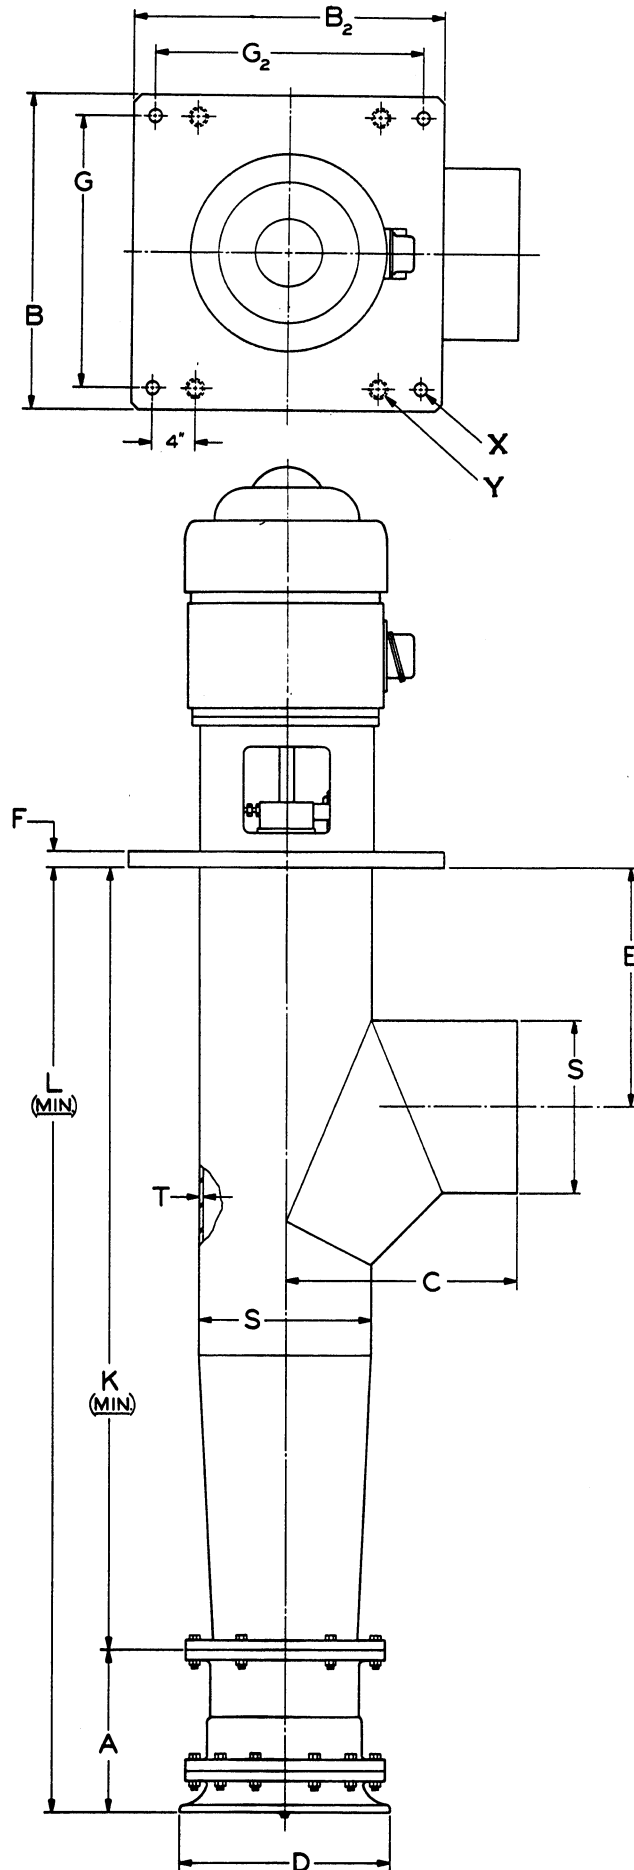

TYPE PL
 BELOW BASE
 ELBOWS

For dimensions not shown opposite:

A, D - see section 330, page 9

T - see Section 330, page 5

X - 1" dia, 4 holes

Y - 1/4-7UNC,
 4 tapped holes
 on 30" and
 larger elbows.
 Holes are used
 for leveling screws.

**TYPE PL
 ABOVE BASE
 ELBOWS**

For dimensions not shown opposite:

A, D - see Section 330, page 9

T - see Section 330, page 5

X - 1" dia, 4 holes

Y - 1 1/4-7UNC,
 4 tapped holes
 on 30" and
 larger elbows

TYPE PL ABOVE BASE DIMENSIONS