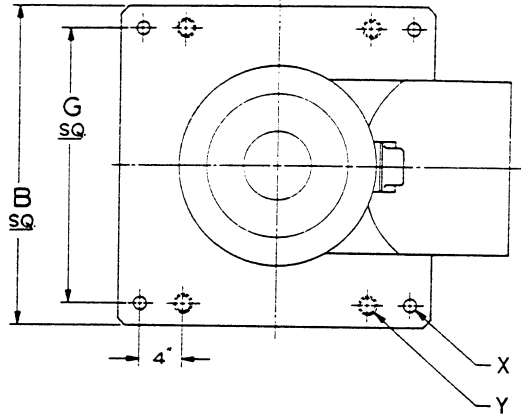

TYPE HH
ABOVE BASE
ELBOWS

For dimensions not shown opposite:

A, D - see Section 125

T - see page 5

X - 1" dia, 4 holes

Y - 1 1/4-7UNC,
4 tapped holes
on 30" and
larger elbows