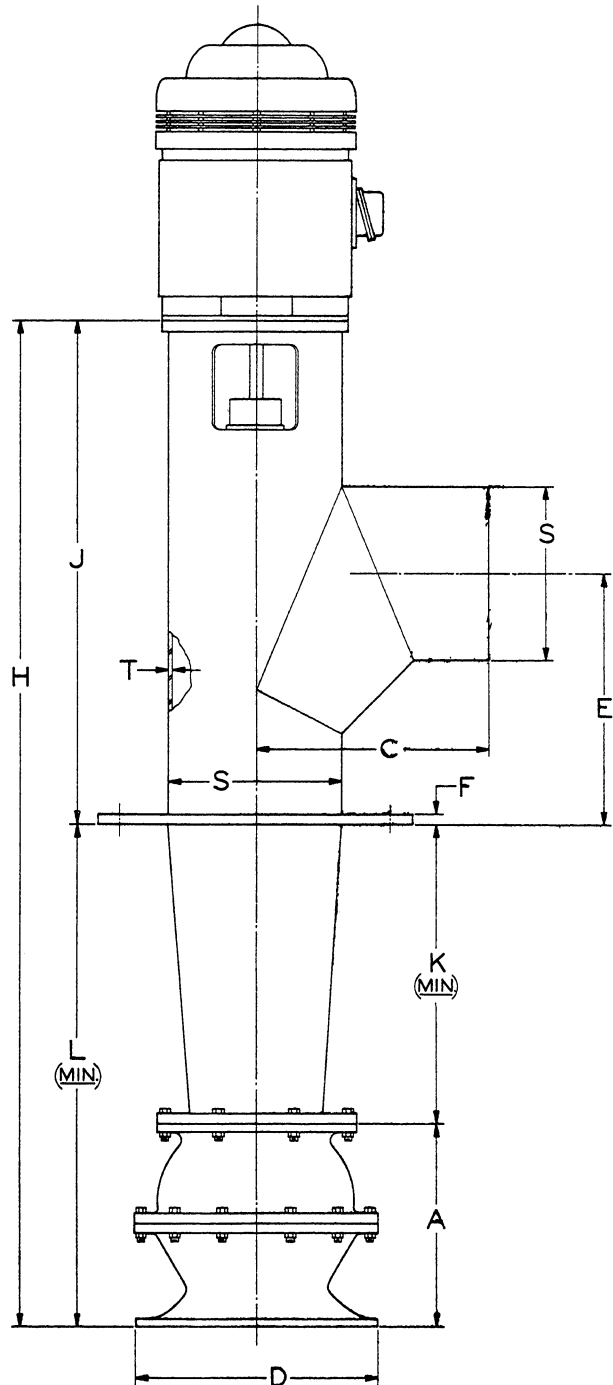

TYPE MF
ABOVE BASE
ELBOWS

For dimensions not shown opposite:

A, D - see page 9

T - see page 5

X - 1" dia, 4 holes

Y - 1 1/4-7UNC,
4 tapped holes
on 30" and
larger elbows

TYPE MF ABOVE BASE DIMENSIONS

ELBOW SIZE (S)	BOWL SIZE	K (MIN)	L (MIN)	C	J	H	E	F	B	G
10³/₄	10	1'10"	2'8³/₈"	1'4"	2'7³/₄"	5'4¹/₈"	1'1"	3/4"	1'9³/₄"	1'6³/₄"
	12	1'4"	2'3⁷/₈"			4'11⁵/₈"				
12³/₄	10	2'9"	3'7³/₈"	1'5¹/₂"	2'10³/₄"	6'6¹/₈"	1'3"	3/4"	2'0³/₄"	1'9³/₄"
	12	2'3"	3'2⁷/₈"			6'1⁵/₈"				
	14	1'2¹/₄"	2'5¹/₂"			5'4¹/₄"				
14	12	2'10¹/₂"	3'10³/₈"	1'9"	3'1"	6'11³/₈"	1'4"	1"	2'5"	2'1"
	14	1'10"	3'1¹/₄"			6'2¹/₄"				
	16	1'3"	2'7³/₄"			5'8³/₄"				
16	14	2'10"	4'1¹/₄"	1'11"	3'5"	7'6¹/₄"	1'7"	1"	2'7¹/₂"	2'3¹/₄"
	16	2'2³/₄"	3'7¹/₂"			7'0¹/₂"				
	18	1'8"	3'2³/₄"			6'7³/₄"				
18	16	3'2"	4'6³/₄"	2'1"	3'7"	8'1³/₄"	1'8"	1"	3'0"	2'8"
	18	2'7¹/₂"	4'2¹/₄"			7'9¹/₄"				
	20	1'5¹/₄"	3'4³/₈"			6'11³/₈"				
20	18	3'7"	5'1³/₄"	2'3"	4'0"	9'1³/₄"	1'10"	1"	3'2"	2'10"
	20	2'4³/₄"	4'3⁷/₈"			8'3⁷/₈"				
	24	1'8"	3'9¹/₂"			7'9¹/₂"				
24	20	4'3¹/₂"	6'2⁵/₈"	2'6"	4'6¹/₈"	10'8³/₄"	2'2"	1¹/₈"	3'9"	3'5"
	24	3'7"	5'8¹/₂"			10'2⁵/₈"				
	30	2'0¹/₂"	4'7¹/₄"			9'1³/₈"				
30	24	6'5"	8'6¹/₂"	2'11"	5'8¹/₈"	14'2⁵/₈"	2'7"	1¹/₈"	4'5"	4'0"
	30	4'10¹/₂"	7'5¹/₄"			13'1³/₈"				
	36	3'4"	6'5"			12'1¹/₈"				
36	30	7'9"	10'3³/₄"	3'7"	6'4¹/₄"	16'8"	3'0"	1¹/₄"	5'0¹/₂"	4'7¹/₂"
	36	6'1¹/₂"	9'3¹/₂"			15'7³/₄"				
	42	4'4"	7'10¹/₈"			14'2³/₈"				
42	36	9'0"	12'2"	4'3"	7'2¹/₄"	19'4¹/₄"	3'5"	1¹/₄"	5'8¹/₂"	5'3¹/₂"
	42	7'2¹/₂"	10'8⁵/₈"			17'10⁷/₈"				
	48	5'0¹/₂"	9'1¹/₂"			16'3³/₄"				
48	42	10'1"	13'7¹/₈"	4'10"	8'1¹/₂"	21'8⁵/₈"	4'1"	1¹/₂"	6'6"	6'1"
	48	7'11"	12'0"			20'1¹/₂"				
	54	5'6¹/₂"	10'1¹/₂"			18'3"				
54	48	10'9¹/₂"	14'10¹/₂"	5'4"	8'9"	23'7¹/₂"	4'5"	2"	7'1¹/₂"	6'8¹/₂"
	54	8'10¹/₂"	13'5¹/₂"			22'2¹/₂"				
	66	5'11"	11'10⁵/₈"			20'7⁵/₈"				
60	54	11'7"	16'2"	5'8"	9'4"	25'6"	4'9"	2"	7'3¹/₂"	6'10¹/₂"
	66	7'11"	13'10⁵/₈"			23'2⁵/₈"				

Dimensions shown are not certified and are subject to change without notice